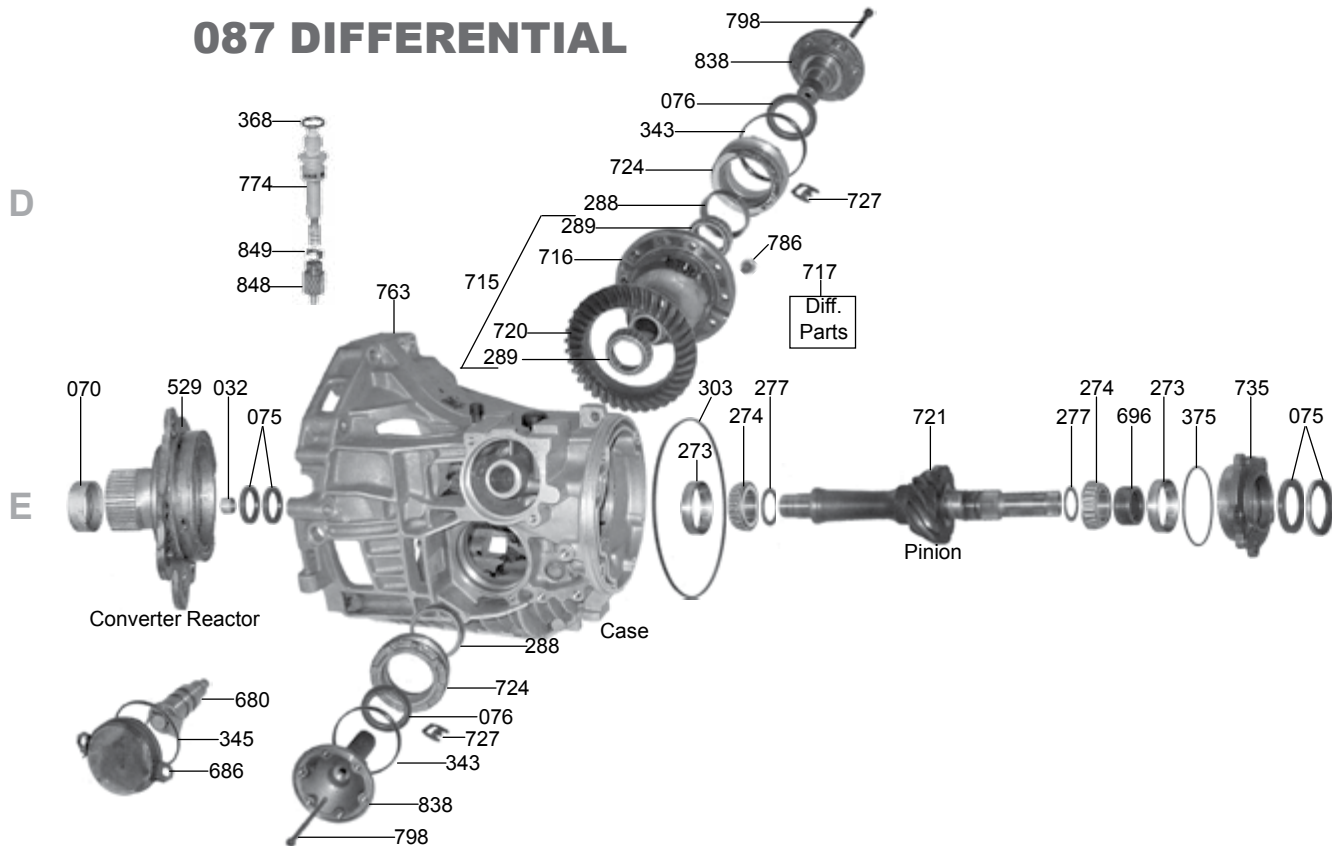

087 DIFFERENTIAL