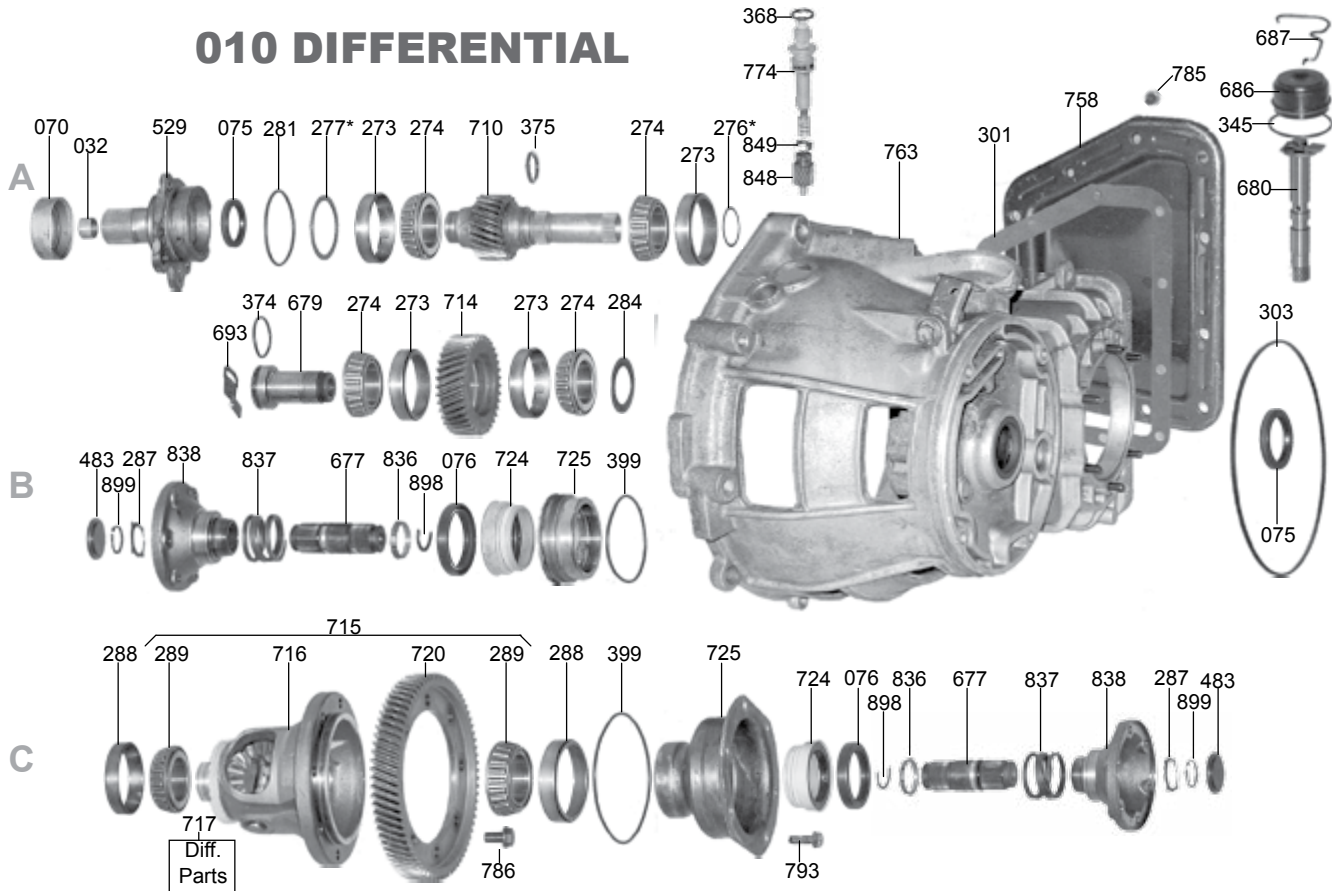

010 DIFFERENTIAL