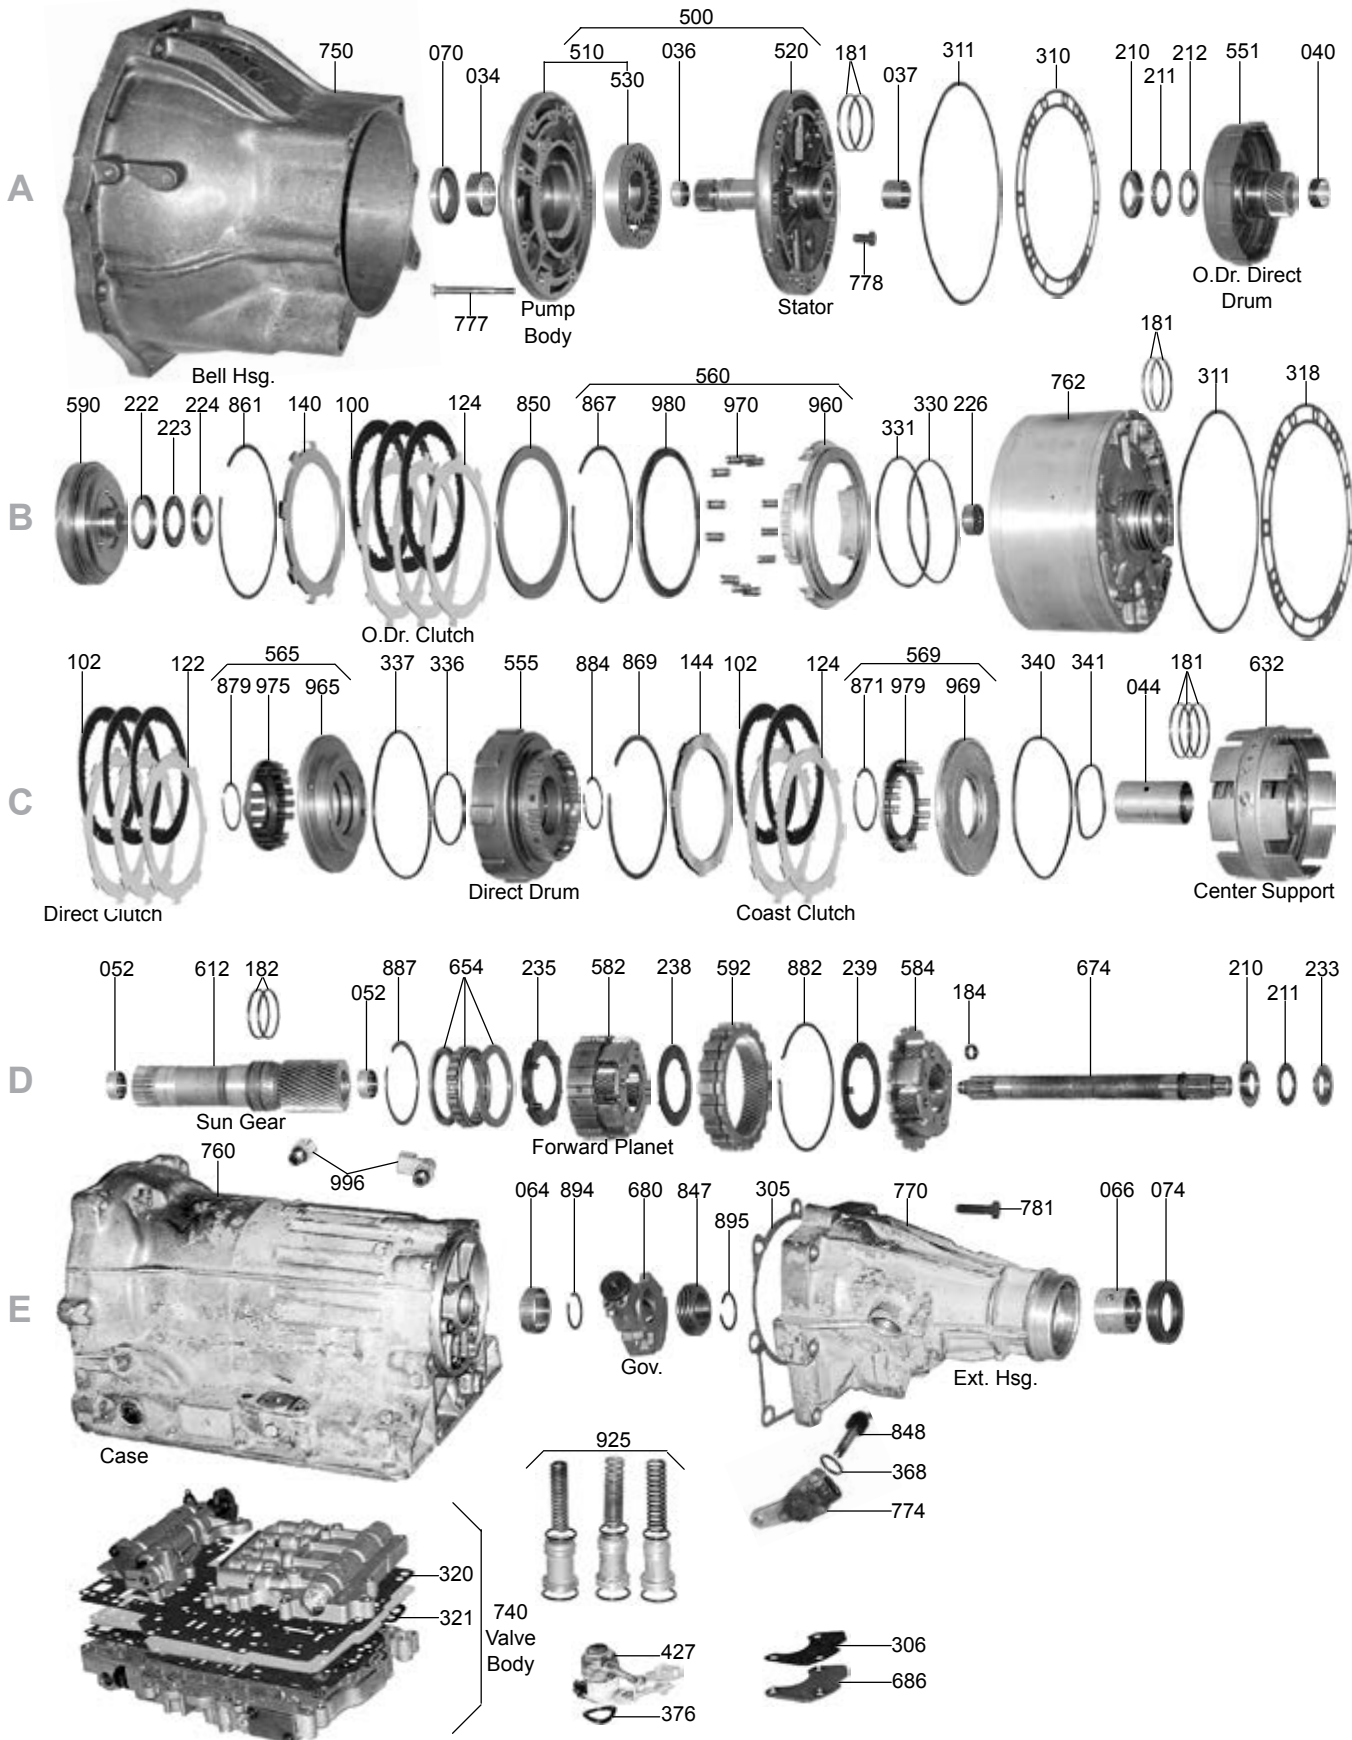

TOYOTA & LEXUS

A40 SERIES