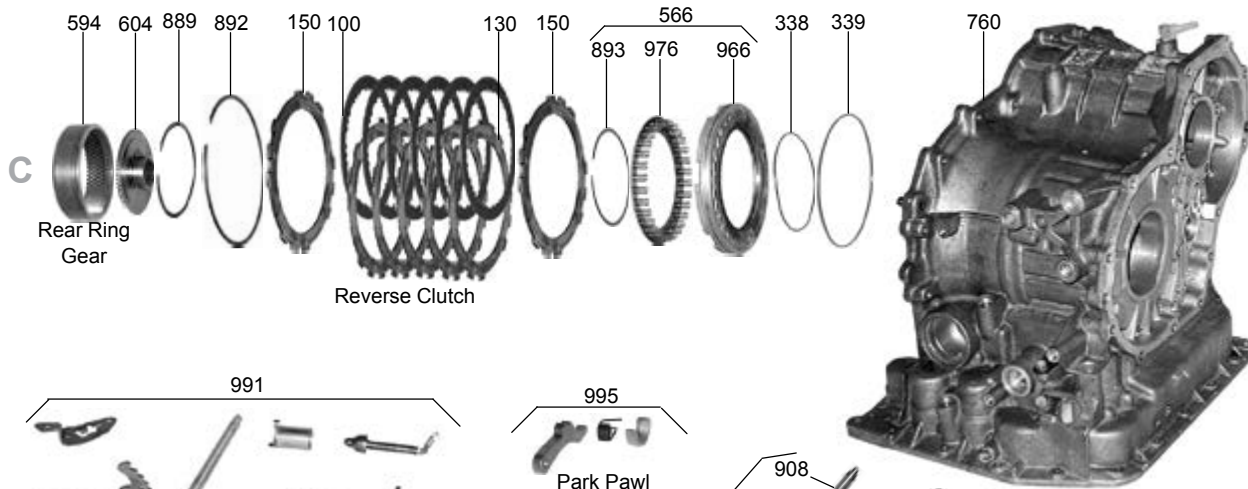

TOYOTA & LEXUS

A240 TO A247