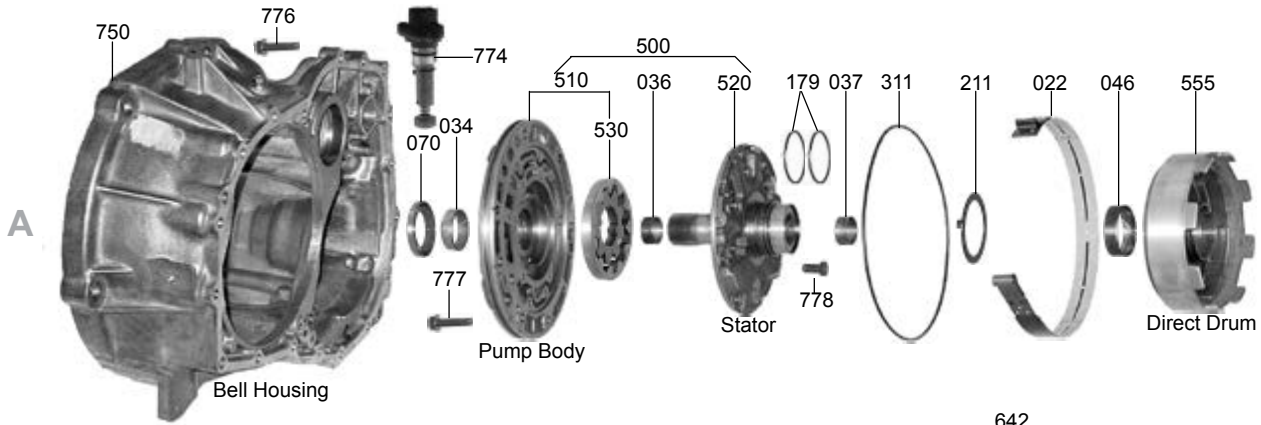

TOYOTA & LEXUS

A240 TO A247