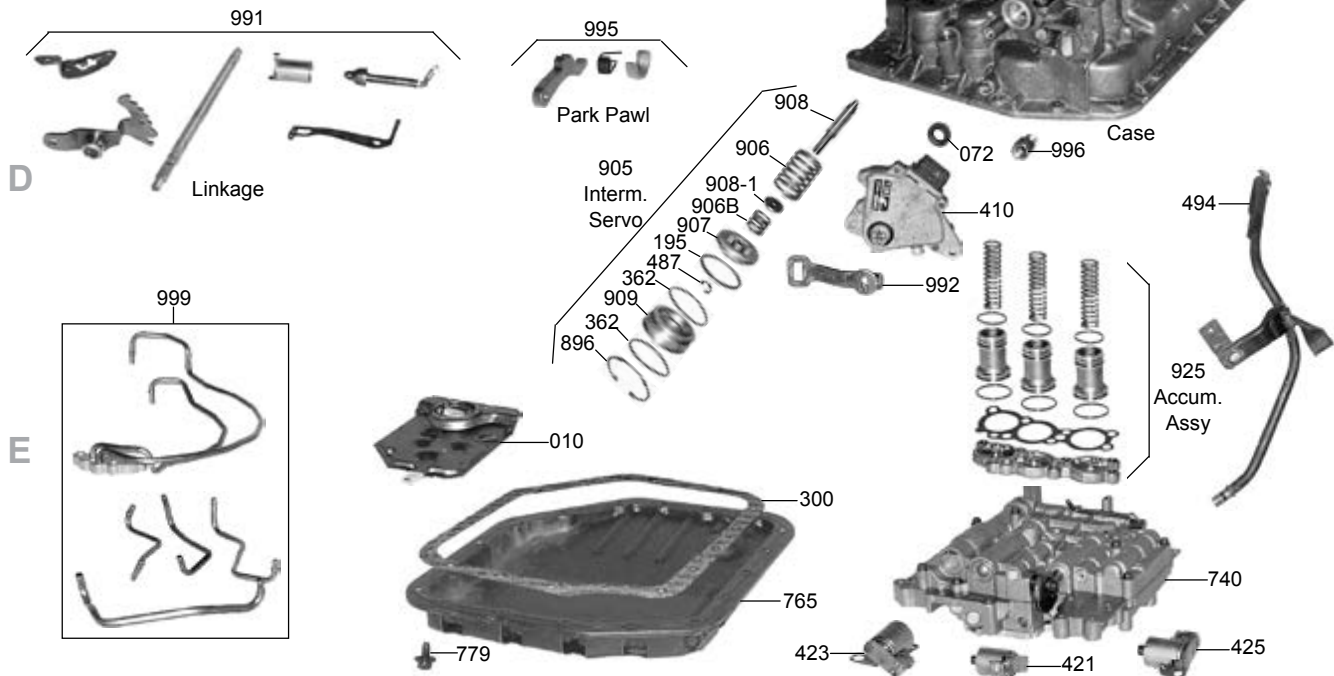

TOYOTA & LEXUS

A240 TO A247