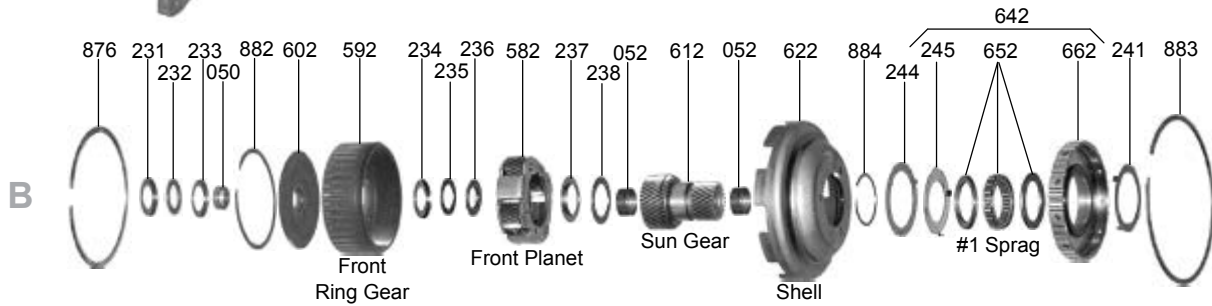

TOYOTA & LEXUS

A240 TO A247