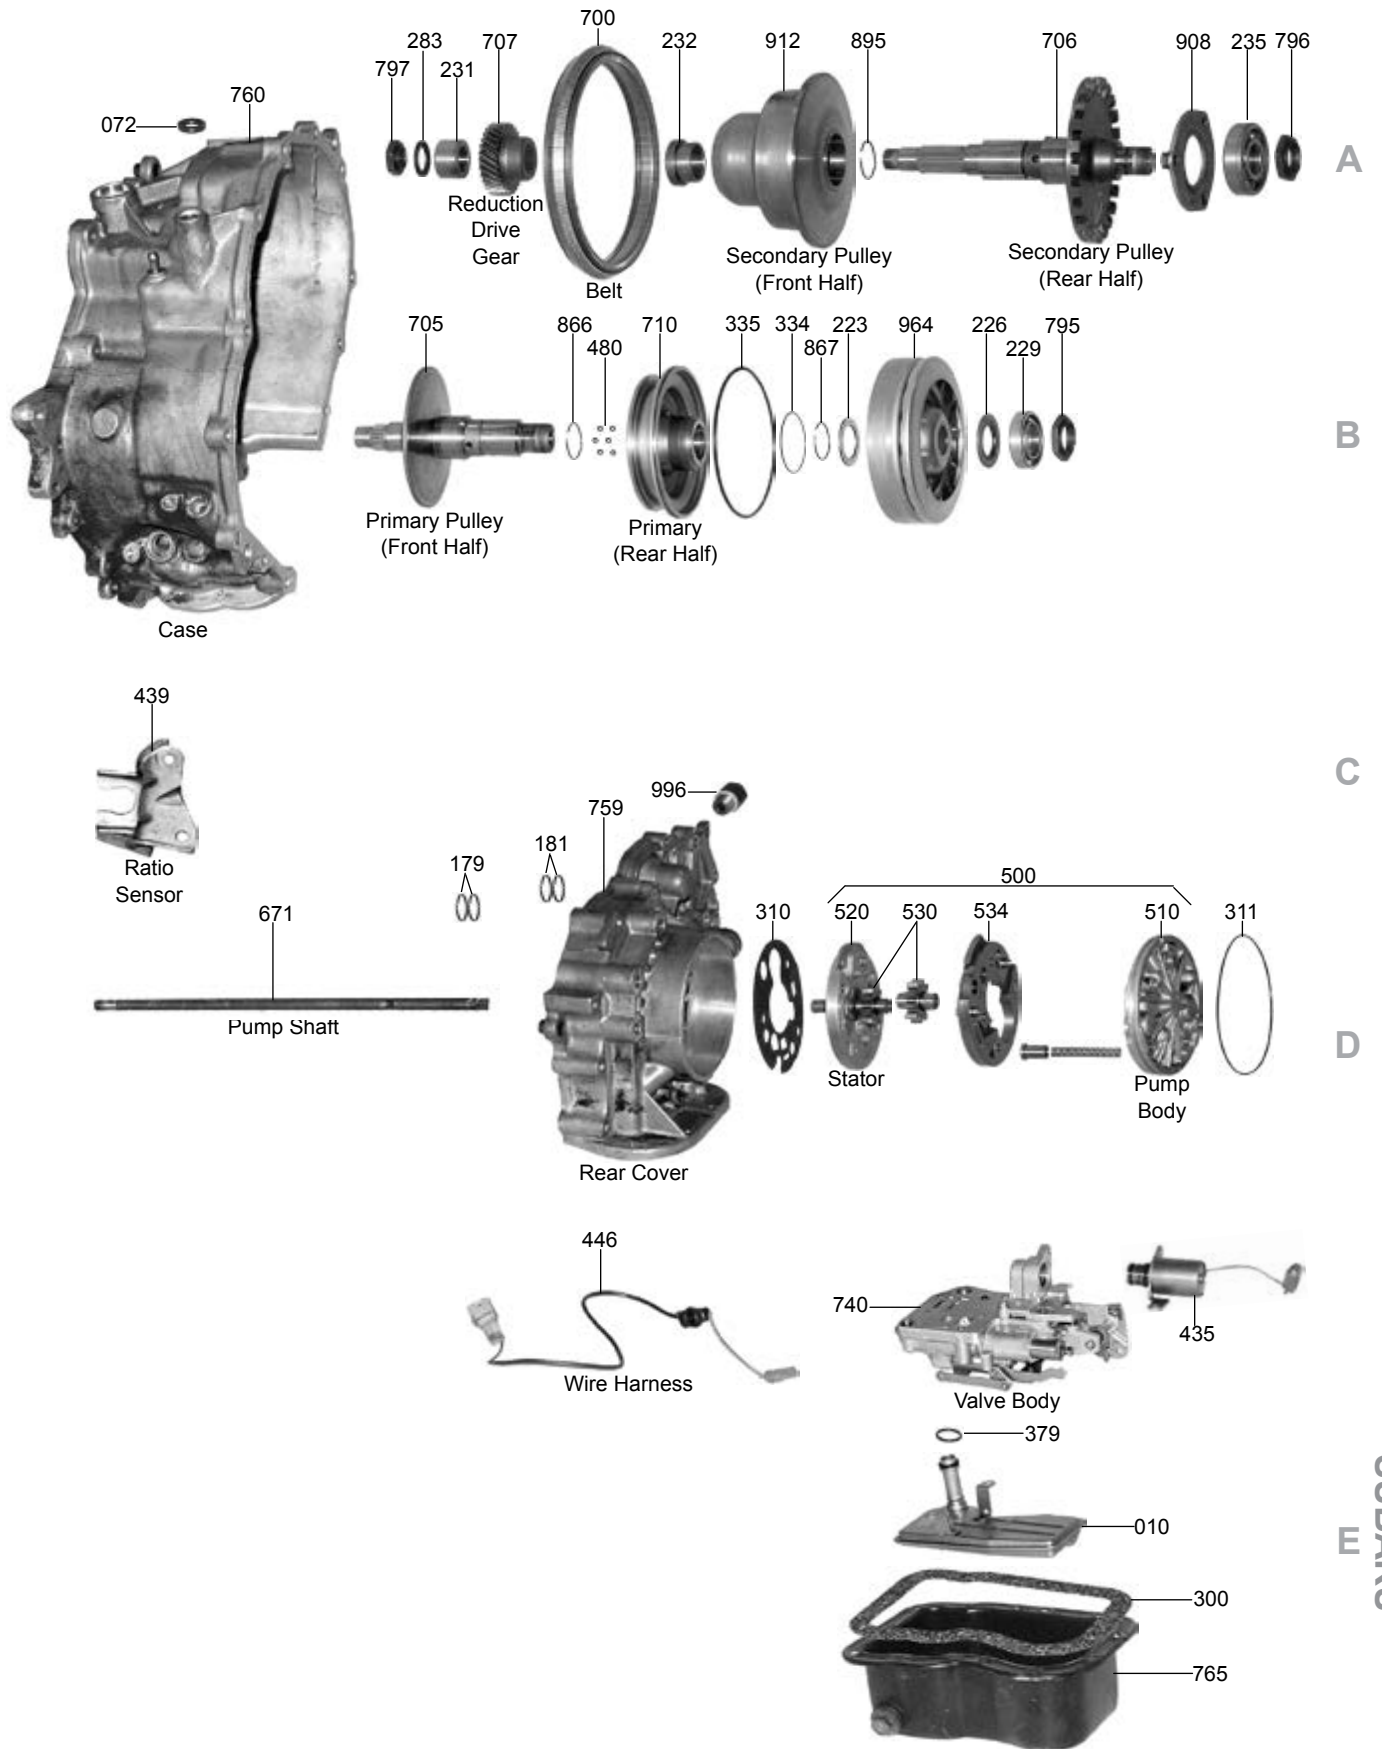

ECVT CVT

ECVT, VT1F (CFT25-27) CVT

ILL#	Part#		QTY	REF#
OVERHAUL KITS				
NI.....	K43900A.....	Overhaul Kit, ECVT (Subaru, Justy) 1987-94.....	1.....	N/A
NI.....	K43900C.....	Overhaul Kit, ZF-CVT VT1F/CFT25/27, Mini Cooper 2002-09.....	1.....	N/A
MASTER L/STEEL KITS				
NI.....	DK4300CS.....	Master L/Steels Kit, ZF-CVT VT1F/CFT25/27, Mini Cooper 2002-09.....	1.....	N/A
MASTER W/STEELS KITS				
NI.....	DK4300C.....	Master W/Steels Kit, ZF-CVT VT1F/CFT25/27, Mini Cooper 2002-09.....	1.....	N/A
FILTERS				
010.....	43710.....	Filter, ECVT (Subaru, Justy) 1989-94.....	1.....	31728-KA030
010.....	43710C.....	Filter, ZF-CVT VT1F/CFT25/27, Mini Cooper 2002-09.....	1.....	24117-518-741
METAL CLAD SEALS				
070.....	43154.....	Seal, ECVT Front.....	1.....	TBA
070.....	43154C.....	Seal, Front, ZF-CVT VT1F/CFT25/27.....	1.....	TBA
072.....	43152.....	Seal, Manual Shaft, ECVT.....	1.....	TBA
072.....	82155F.....	Seal, Manual Shaft, ZF-CVT VT1F/CFT25/27.....	1.....	TBA
073.....	43159.....	Seal, ECVT Shift Lever.....	1.....	TBA
076.....	43153C.....	Seal, Differential, ZF-CVT VT1F/CFT25/27.....	2.....	TBA
077.....	43153.....	Seal, ECVT Axle (Right Side) (With Left spiral).....	1.....	TBA
077.....	43151.....	Seal, ECVT Axle (Left Side) (With Right Spiral).....	1.....	TBA
078.....	43157.....	Seal, ECVT Speed-O Shaft.....	1.....	TBA
WASHERS & BEARINGS				
214.....	43730.....	Roller Bearing, ECVT (Mainshaft) Front.....	1.....	TBA
217.....	43712.....	Roller Bearing, ECVT Inside Reverse Driven Gear.....	1.....	TBA
220.....	43713.....	Ball Bearing, ECVT Reverse Driven Gear To Rear Cover.....	1.....	TBA
223.....	43738.....	Washer, ECVT Mainshaft To Drive Housing.....	1.....	TBA
226.....	43714.....	Washer, ECVT Drive Pulley To Ball Bearing.....	1.....	TBA
229.....	43715.....	Ball Bearing, ECVT Mainshaft (Rear).....	1.....	TBA
231.....	43716.....	Race, ECVT Inner Countershaft (Front).....	1.....	TBA
233.....	43717.....	Washer, ECVT Countershaft To Rear Roller Bearing.....	1.....	TBA
234.....	43718.....	Needle Bearing, ECVT Countershaft To Case Front.....	1.....	TBA
235.....	43719.....	Ball Bearing, ECVT Countershaft Rear To Case.....	1.....	TBA
237.....	43720.....	Washer, ECVT Nut To Differential Idler.....	1.....	TBA
238.....	43721.....	Ball Bearing, ECVT Idler Shaft (Front) Differential Idler.....	1.....	TBA
241.....	43722.....	Needle Bearing, ECVT (Rear) Differential Idler Shaft.....	1.....	TBA
283.....	43723.....	Roller Bearing, ECVT Reverse Idler Gear To Shaft.....	1.....	TBA
289.....	43724.....	Ball Bearing, ECVT Differential Ring Gear Side.....	1.....	TBA
290.....	43725.....	Washer, ECVT Differential Housing To Bearing.....	1.....	TBA
292.....	43726.....	Ball Bearing, ECVT Differential.....	1.....	TBA
GASKETS & RUBBER COMPONENTS				
300.....	43500.....	Gasket, ECVT Pan (Cork).....	1.....	TBA
TECHNICAL MANUALS				
400.....	TMECVT.....	Technical Manual, ECVT Belt Drive Subaru (Justy).....	1.....	TBA
ELECTRICAL COMPONENTS				
435.....	43895.....	Solenoid, Pressure Control.....	1.....	31752-KA000
NI.....	43896.....	Brush Holder.....	1.....	30510-KA040
PUMPS & PUMP COMPONENTS				
500.....	43912.....	Pump Complete, ECVT.....	1.....	TBA
671.....	43732.....	Pump Shaft, ECVT Drive (12 Splines On One End, 13 Splines On The Other End).....	1.....	TBA
SHAFTS				
672.....	43879.....	Main Shaft, ECVT With Forward Drive Gear (33 Teeth).....	1.....	TBA
677.....	43780.....	Shaft, ECVT Shift Fork.....	1.....	TBA
678.....	43851.....	Shaft, ECVT Reverse Counter Gear.....	1.....	TBA
CVT DRIVE COMPONENTS				
700.....	43794.....	Belt Drive, Subaru ECVT (25 1/2" Circumference).....	1.....	TBA
700.....	43794A.....	Belt Drive, Subaru ECVT (28" Circumference).....	1.....	TBA
700.....	43794C.....	Belt Drive, ZF-CVT VT1F/CFT25/27.....	1.....	TBA
705.....	K43650.....	CVT Drive Assy Subaru ECVT (Complete Pulley Assemblies & Drive Belt).....	1.....	TBA