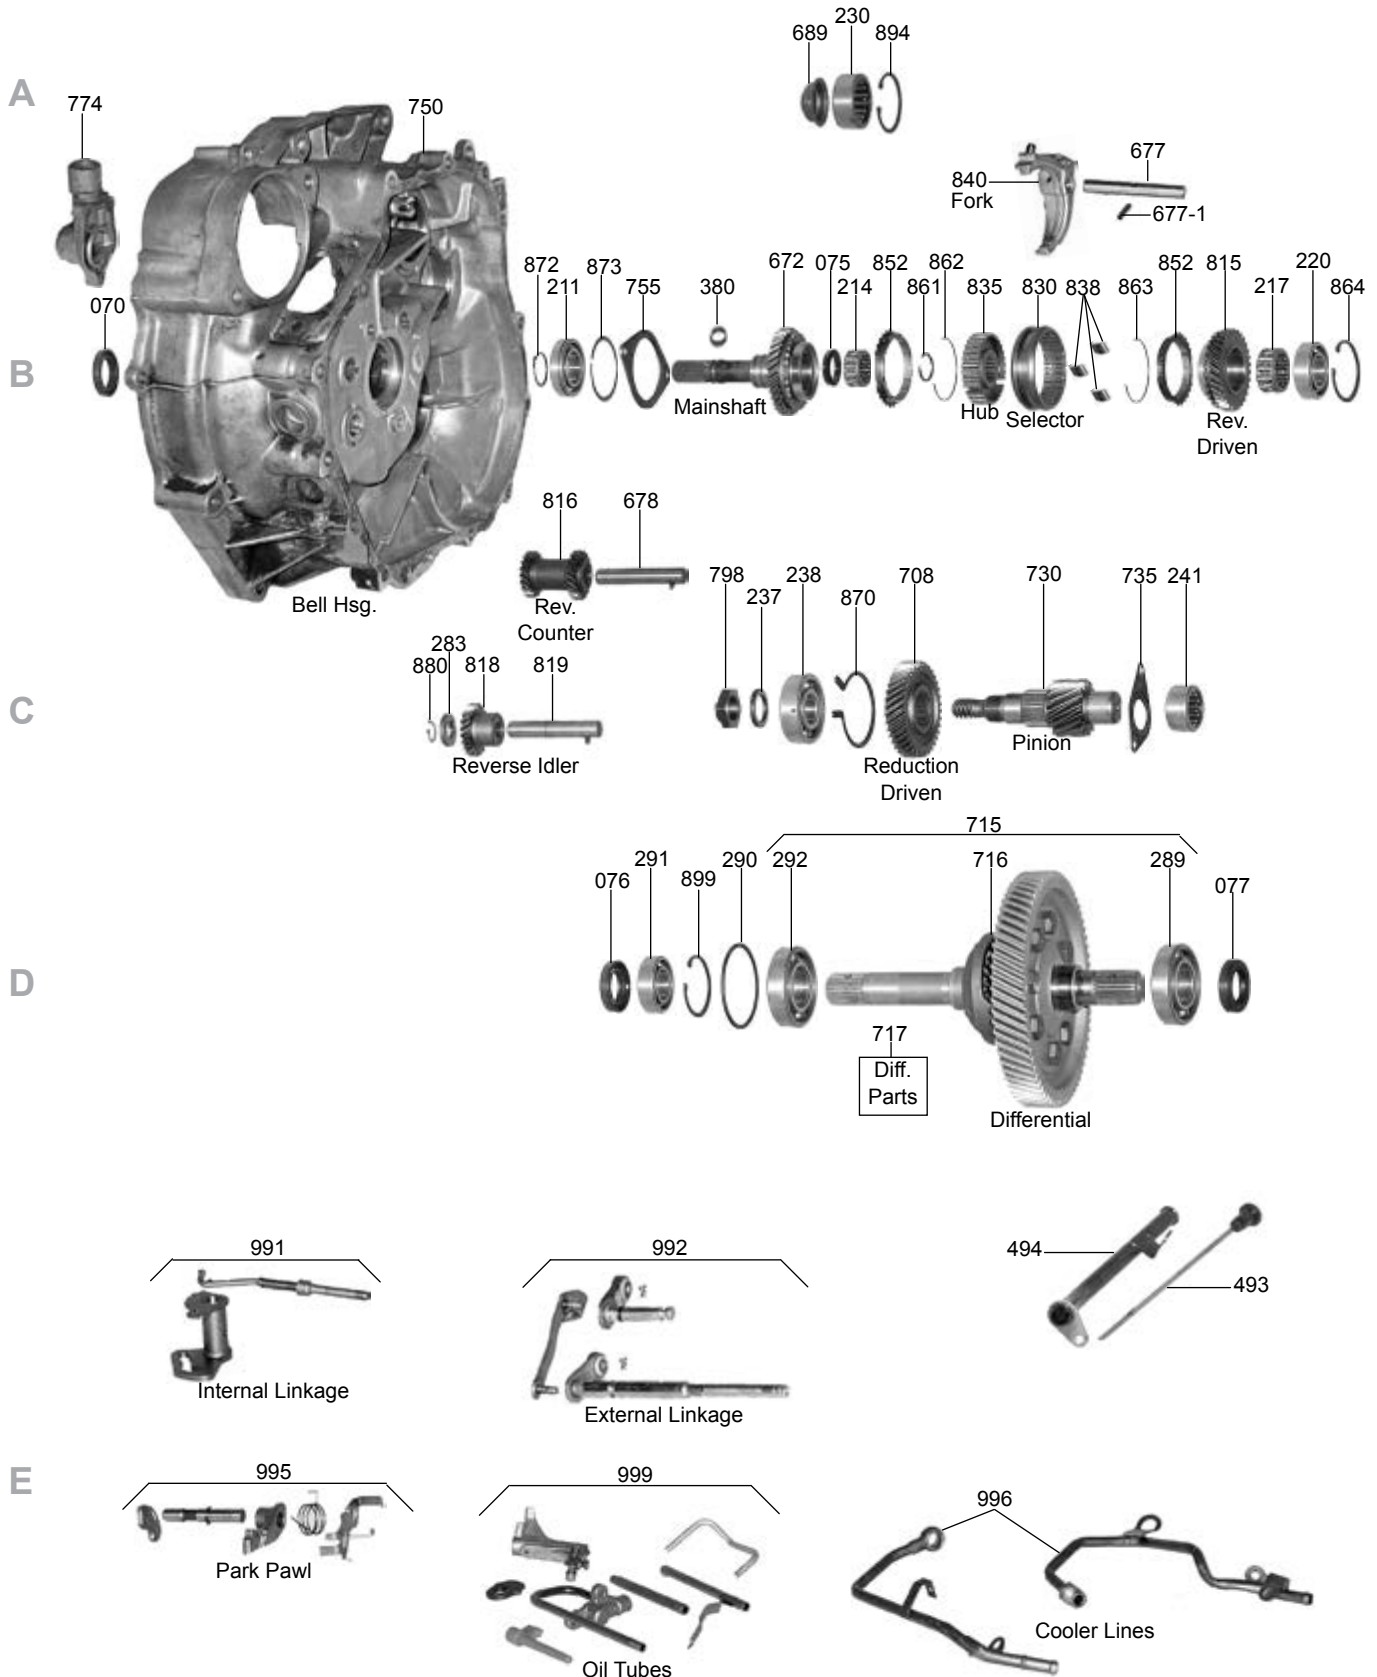

ECVT CVT

ECVT, VT1F (CFT25-27) CVT

ILL#	Part#		QTY	REF#
OVERHAUL KITS				
NI.....	K43900A.....	Overhaul Kit, ECVT (Subaru, Justy) 1987-94.....	1.....	N/A
NI.....	K43900C.....	Overhaul Kit, ZF-CVT VT1F/CFT25/27, Mini Cooper 2002-09.....	1.....	N/A
MASTER L/STEEL KITS				
NI.....	DK4300CS.....	Master L/Steels Kit, ZF-CVT VT1F/CFT25/27, Mini Cooper 2002-09.....	1.....	N/A
MASTER W/STEELS KITS				
NI.....	DK4300C.....	Master W/Steels Kit, ZF-CVT VT1F/CFT25/27, Mini Cooper 2002-09.....	1.....	N/A
FILTERS				
010.....	43710.....	Filter, ECVT (Subaru, Justy) 1989-94.....	1.....	31728-KA030
010.....	43710C.....	Filter, ZF-CVT VT1F/CFT25/27, Mini Cooper 2002-09.....	1.....	24117-518-741
METAL CLAD SEALS				
070.....	43154.....	Seal, ECVT Front.....	1.....	TBA
070.....	43154C.....	Seal, Front, ZF-CVT VT1F/CFT25/27.....	1.....	TBA
072.....	43152.....	Seal, Manual Shaft, ECVT.....	1.....	TBA
072.....	82155F.....	Seal, Manual Shaft, ZF-CVT VT1F/CFT25/27.....	1.....	TBA
073.....	43159.....	Seal, ECVT Shift Lever.....	1.....	TBA
076.....	43153C.....	Seal, Differential, ZF-CVT VT1F/CFT25/27.....	2.....	TBA
077.....	43153.....	Seal, ECVT Axle (Right Side) (With Left spiral).....	1.....	TBA
077.....	43151.....	Seal, ECVT Axle (Left Side) (With Right Spiral).....	1.....	TBA
078.....	43157.....	Seal, ECVT Speed-O Shaft.....	1.....	TBA
WASHERS & BEARINGS				
214.....	43730.....	Roller Bearing, ECVT (Mainshaft) Front.....	1.....	TBA
217.....	43712.....	Roller Bearing, ECVT Inside Reverse Driven Gear.....	1.....	TBA
220.....	43713.....	Ball Bearing, ECVT Reverse Driven Gear To Rear Cover.....	1.....	TBA
223.....	43738.....	Washer, ECVT Mainshaft To Drive Housing.....	1.....	TBA
226.....	43714.....	Washer, ECVT Drive Pulley To Ball Bearing.....	1.....	TBA
229.....	43715.....	Ball Bearing, ECVT Mainshaft (Rear).....	1.....	TBA
231.....	43716.....	Race, ECVT Inner Countershaft (Front).....	1.....	TBA
233.....	43717.....	Washer, ECVT Countershaft To Rear Roller Bearing.....	1.....	TBA
234.....	43718.....	Needle Bearing, ECVT Countershaft To Case Front.....	1.....	TBA
235.....	43719.....	Ball Bearing, ECVT Countershaft Rear To Case.....	1.....	TBA
237.....	43720.....	Washer, ECVT Nut To Differential Idler.....	1.....	TBA
238.....	43721.....	Ball Bearing, ECVT Idler Shaft (Front) Differential Idler.....	1.....	TBA
241.....	43722.....	Needle Bearing, ECVT (Rear) Differential Idler Shaft.....	1.....	TBA
283.....	43723.....	Roller Bearing, ECVT Reverse Idler Gear To Shaft.....	1.....	TBA
289.....	43724.....	Ball Bearing, ECVT Differential Ring Gear Side.....	1.....	TBA
290.....	43725.....	Washer, ECVT Differential Housing To Bearing.....	1.....	TBA
292.....	43726.....	Ball Bearing, ECVT Differential.....	1.....	TBA
GASKETS & RUBBER COMPONENTS				
300.....	43500.....	Gasket, ECVT Pan (Cork).....	1.....	TBA
TECHNICAL MANUALS				
400.....	TMECVT.....	Technical Manual, ECVT Belt Drive Subaru (Justy).....	1.....	TBA
ELECTRICAL COMPONENTS				
435.....	43895.....	Solenoid, Pressure Control.....	1.....	31752-KA000
NI.....	43896.....	Brush Holder.....	1.....	30510-KA040
PUMPS & PUMP COMPONENTS				
500.....	43912.....	Pump Complete, ECVT.....	1.....	TBA
671.....	43732.....	Pump Shaft, ECVT Drive (12 Splines On One End, 13 Splines On The Other End).....	1.....	TBA
SHAFTS				
672.....	43879.....	Main Shaft, ECVT With Forward Drive Gear (33 Teeth).....	1.....	TBA
677.....	43780.....	Shaft, ECVT Shift Fork.....	1.....	TBA
678.....	43851.....	Shaft, ECVT Reverse Counter Gear.....	1.....	TBA
CVT DRIVE COMPONENTS				
700.....	43794.....	Belt Drive, Subaru ECVT (25 1/2" Circumference).....	1.....	TBA
700.....	43794A.....	Belt Drive, Subaru ECVT (28" Circumference).....	1.....	TBA
700.....	43794C.....	Belt Drive, ZF-CVT VT1F/CFT25/27.....	1.....	TBA
705.....	K43650.....	CVT Drive Assy Subaru ECVT (Complete Pulley Assemblies & Drive Belt).....	1.....	TBA