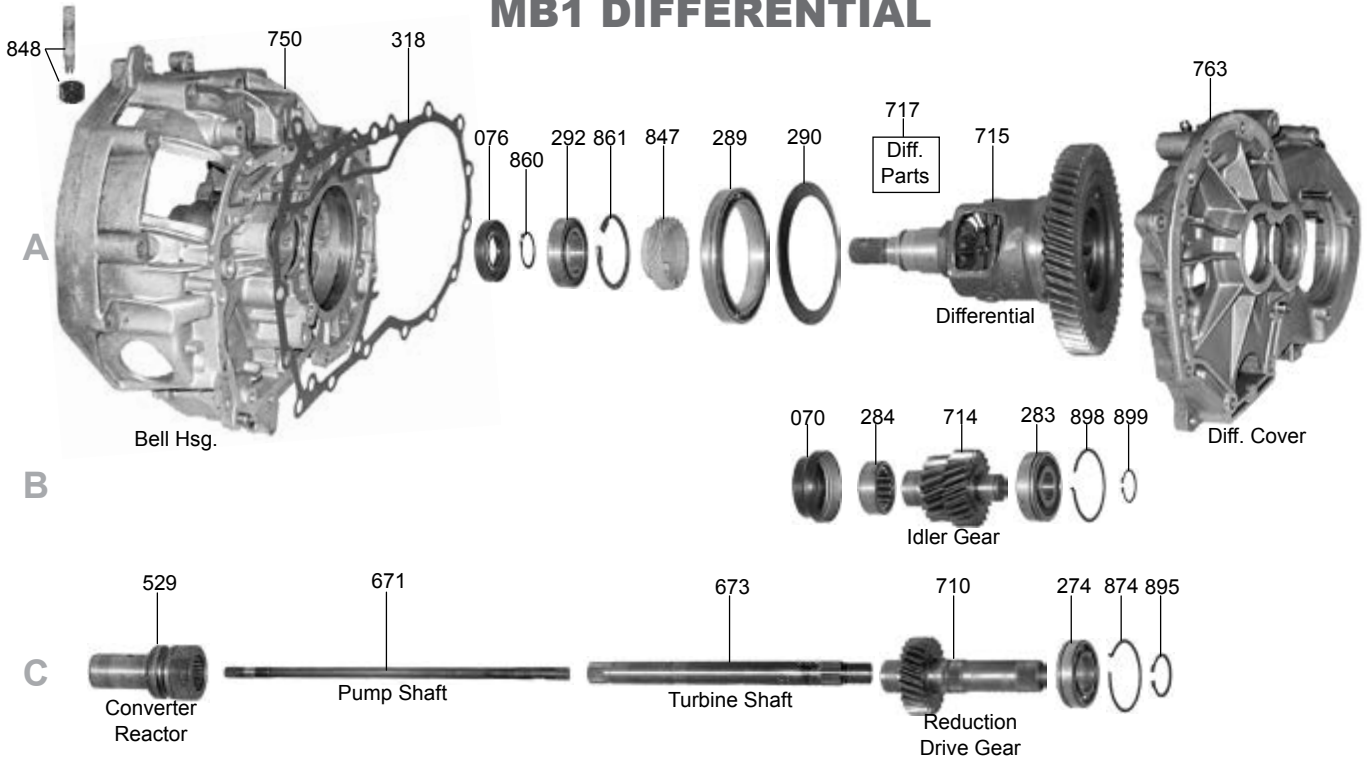

MB1 DIFFERENTIAL

D

E