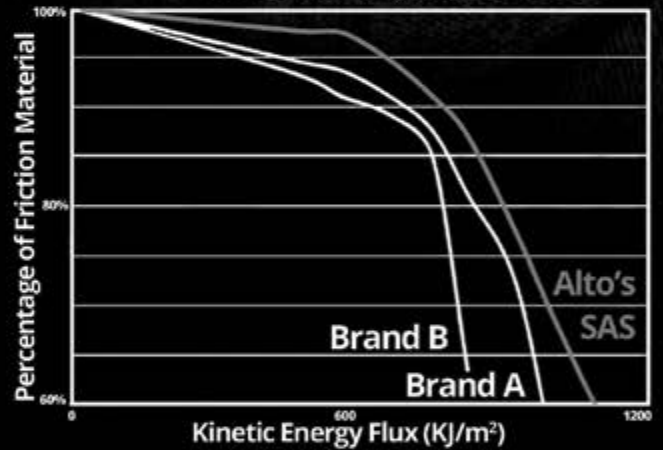

INLINE FILTER			
---------------	--	--	--

INLINE FILTER VARIOUS	02-UP	22776H	25430-PLR-003
-----------------------	-------	--------	---------------

Pure Genius

Alto Revolutionizes Honda Friction Material

SHIFT QUALITY

DYNAMIC COEFFICIENT

DURABILITY

SAS Friction Material

Superior Shift: 8% shift improvement over Brand A and 12% improvement over Brand B

Superior Durability: 9% capacity advantage over Brand A and 20% over Brand B