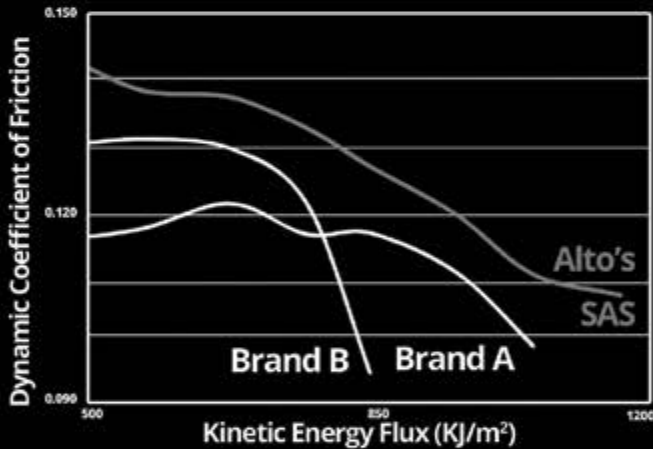

INLINE FILTER			
---------------	--	--	--

INLINE FILTER VARIOUS	02-UP	22776H	25430-PLR-003
-----------------------	-------	--------	---------------

Pure Genius

Alto Revolutionizes Honda Friction Material

SHIFT QUALITY

DYNAMIC COEFFICIENT

DURABILITY

SAS Friction Material

Superior Shift: 8% shift improvement over Brand A and 12% improvement over Brand B

Superior Durability: 9% capacity advantage over Brand A and 20% over Brand B