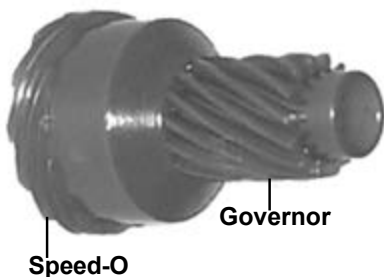

4L30E

Tooth Count	Color	Part #	Reference #
7 Teeth	Yellow	54898	

400 / 700R4 / 4L60E

Tooth Count	ID	Part #	Reference #
40 Teeth	1.380"ID	77990AA	8655315
40 Teeth	1.190"ID	77990	24202711

125C / 440-T4

Tooth Count	Color	Part #	Reference #
8 Teeth	Metal	75990A	8666642
11 Teeth	Metal	75990B	8666643
13 Teeth	Metal	75990C	8664478
14 Teeth	Metal	75990D	8666644
15 Teeth	Metal	75990E	8666645

200-4R (Governor / Speed-O Gear)

Tooth Count	Color	Part #	Reference #
10 Teeth Speed-O	Green	K65412A	8639906
11 Teeth Speed-O	Orange	K65414	8634965
12 Teeth Speed-O	Red	K65413	8634935
13 Teeth Speed-O	Yellow	K65412	8634934
14 Teeth Speed-O	Natural	K65412B	