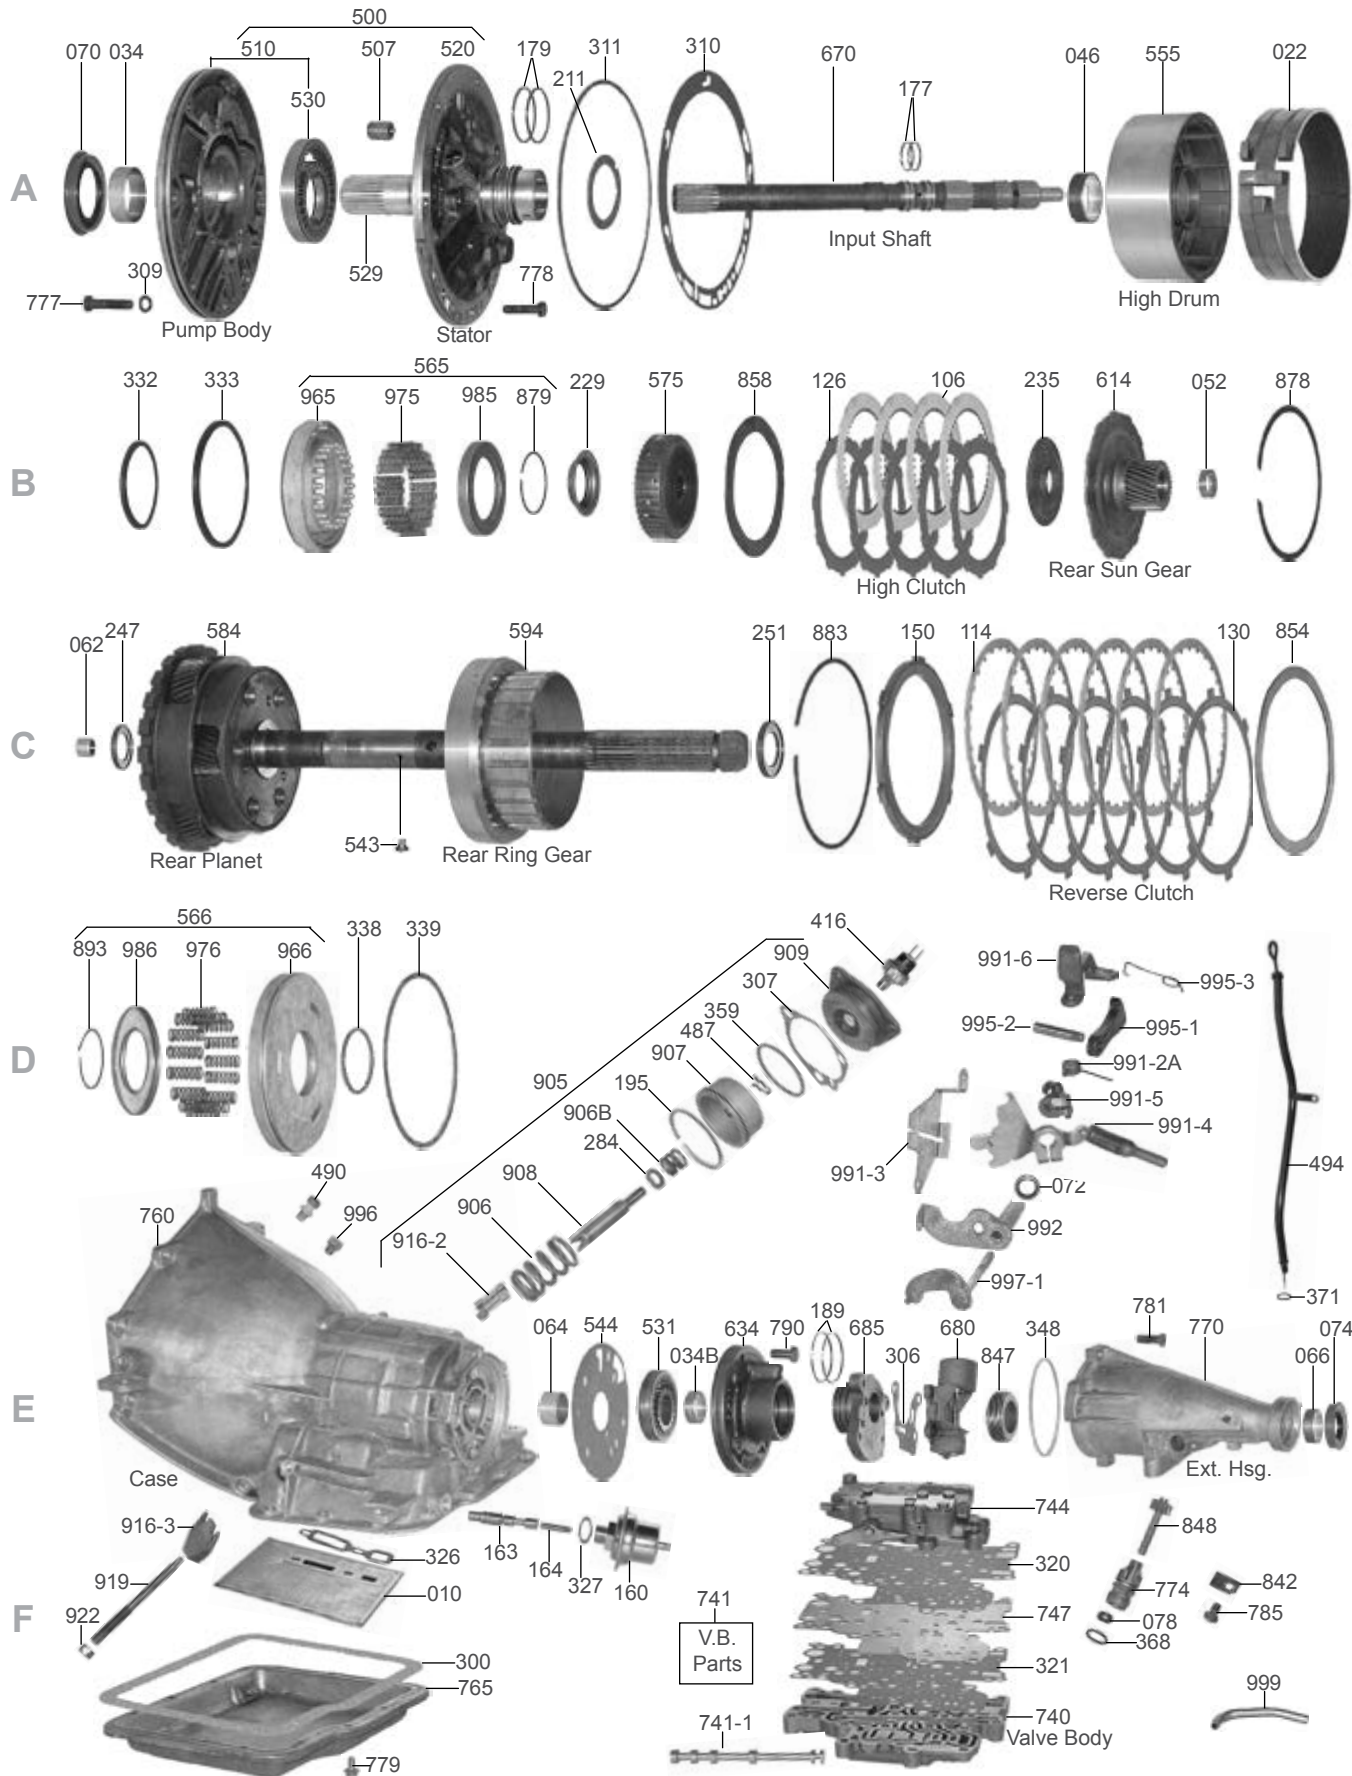

ALUMINUM POWERGLIDE

GM