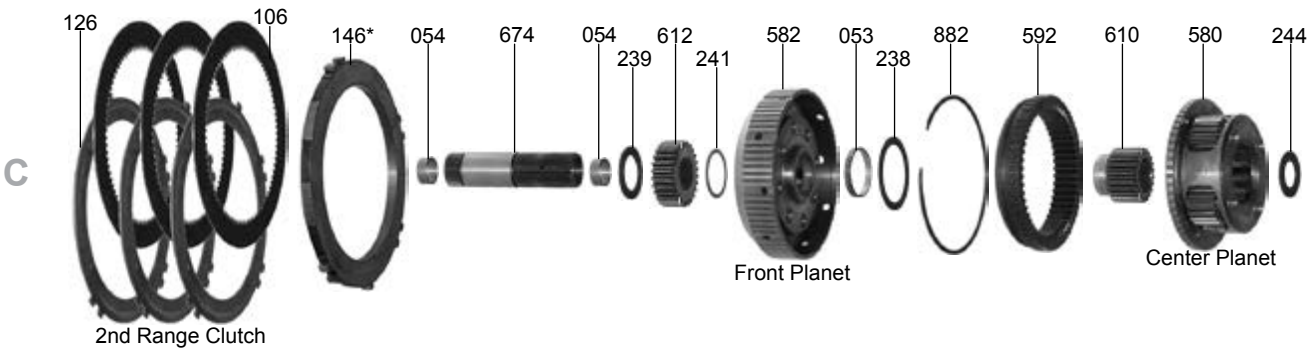

ALLISON AT 540