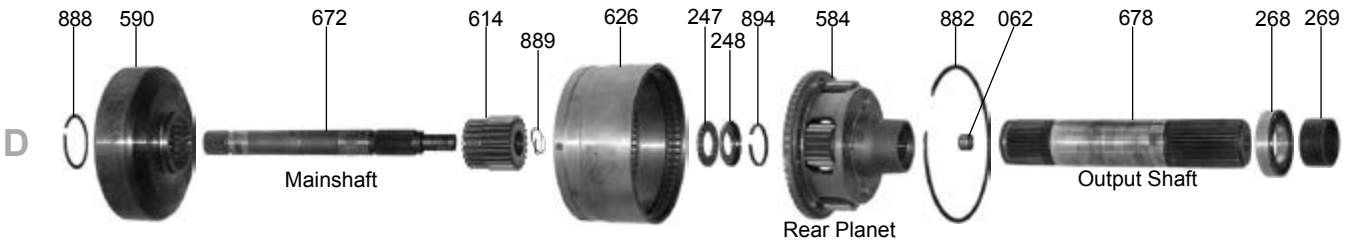

ALLISON AT 540