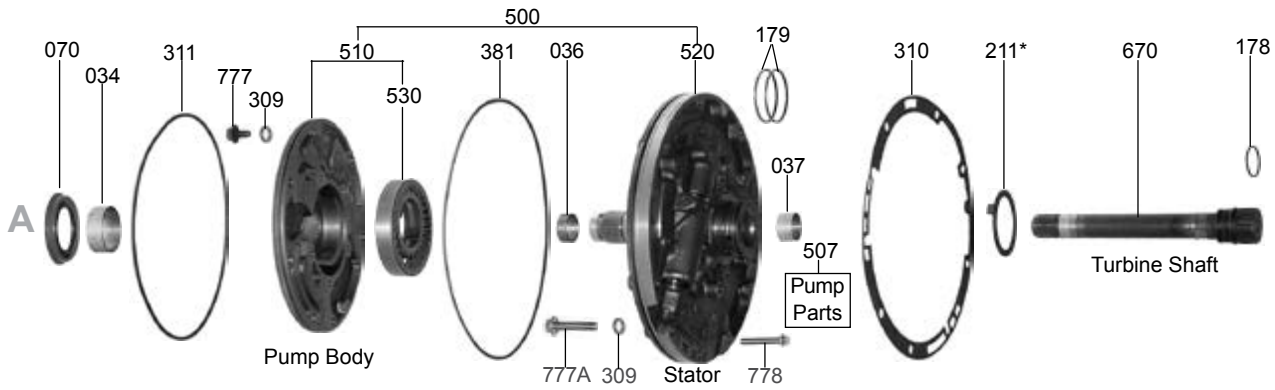

ALLISON AT 540