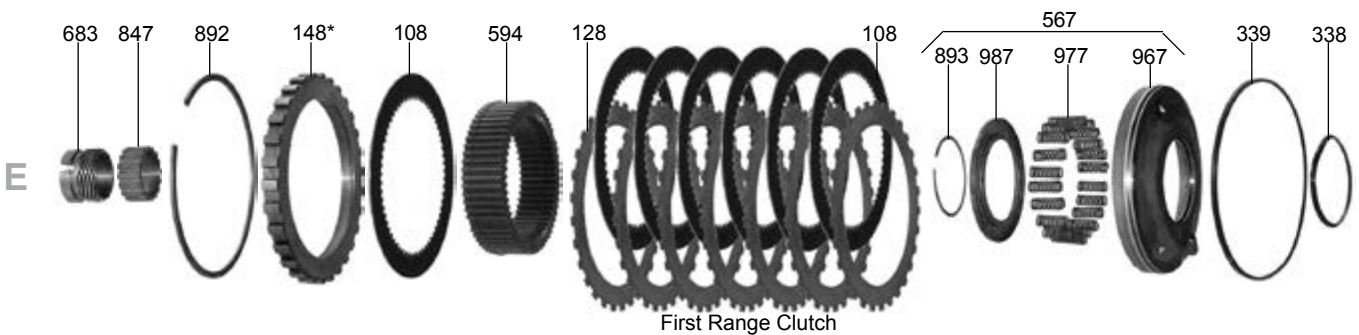

ALLISON AT 540