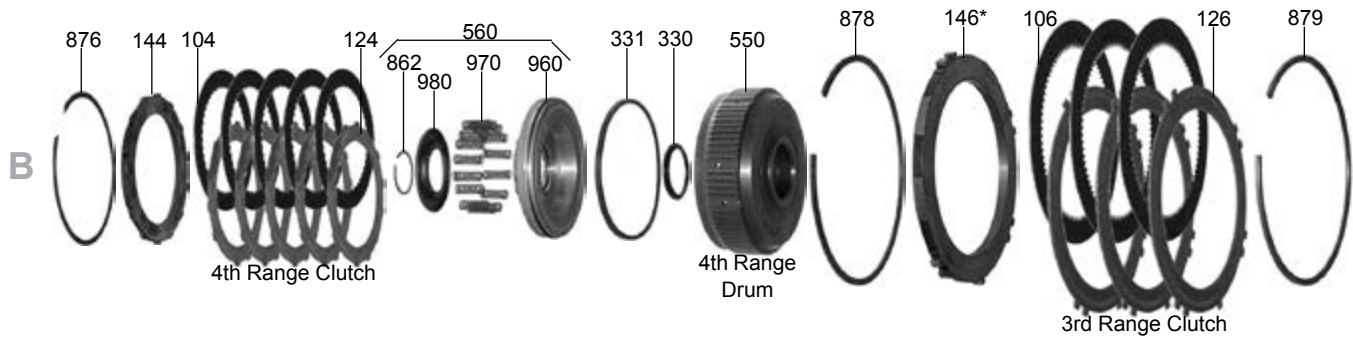

ALLISON AT 540