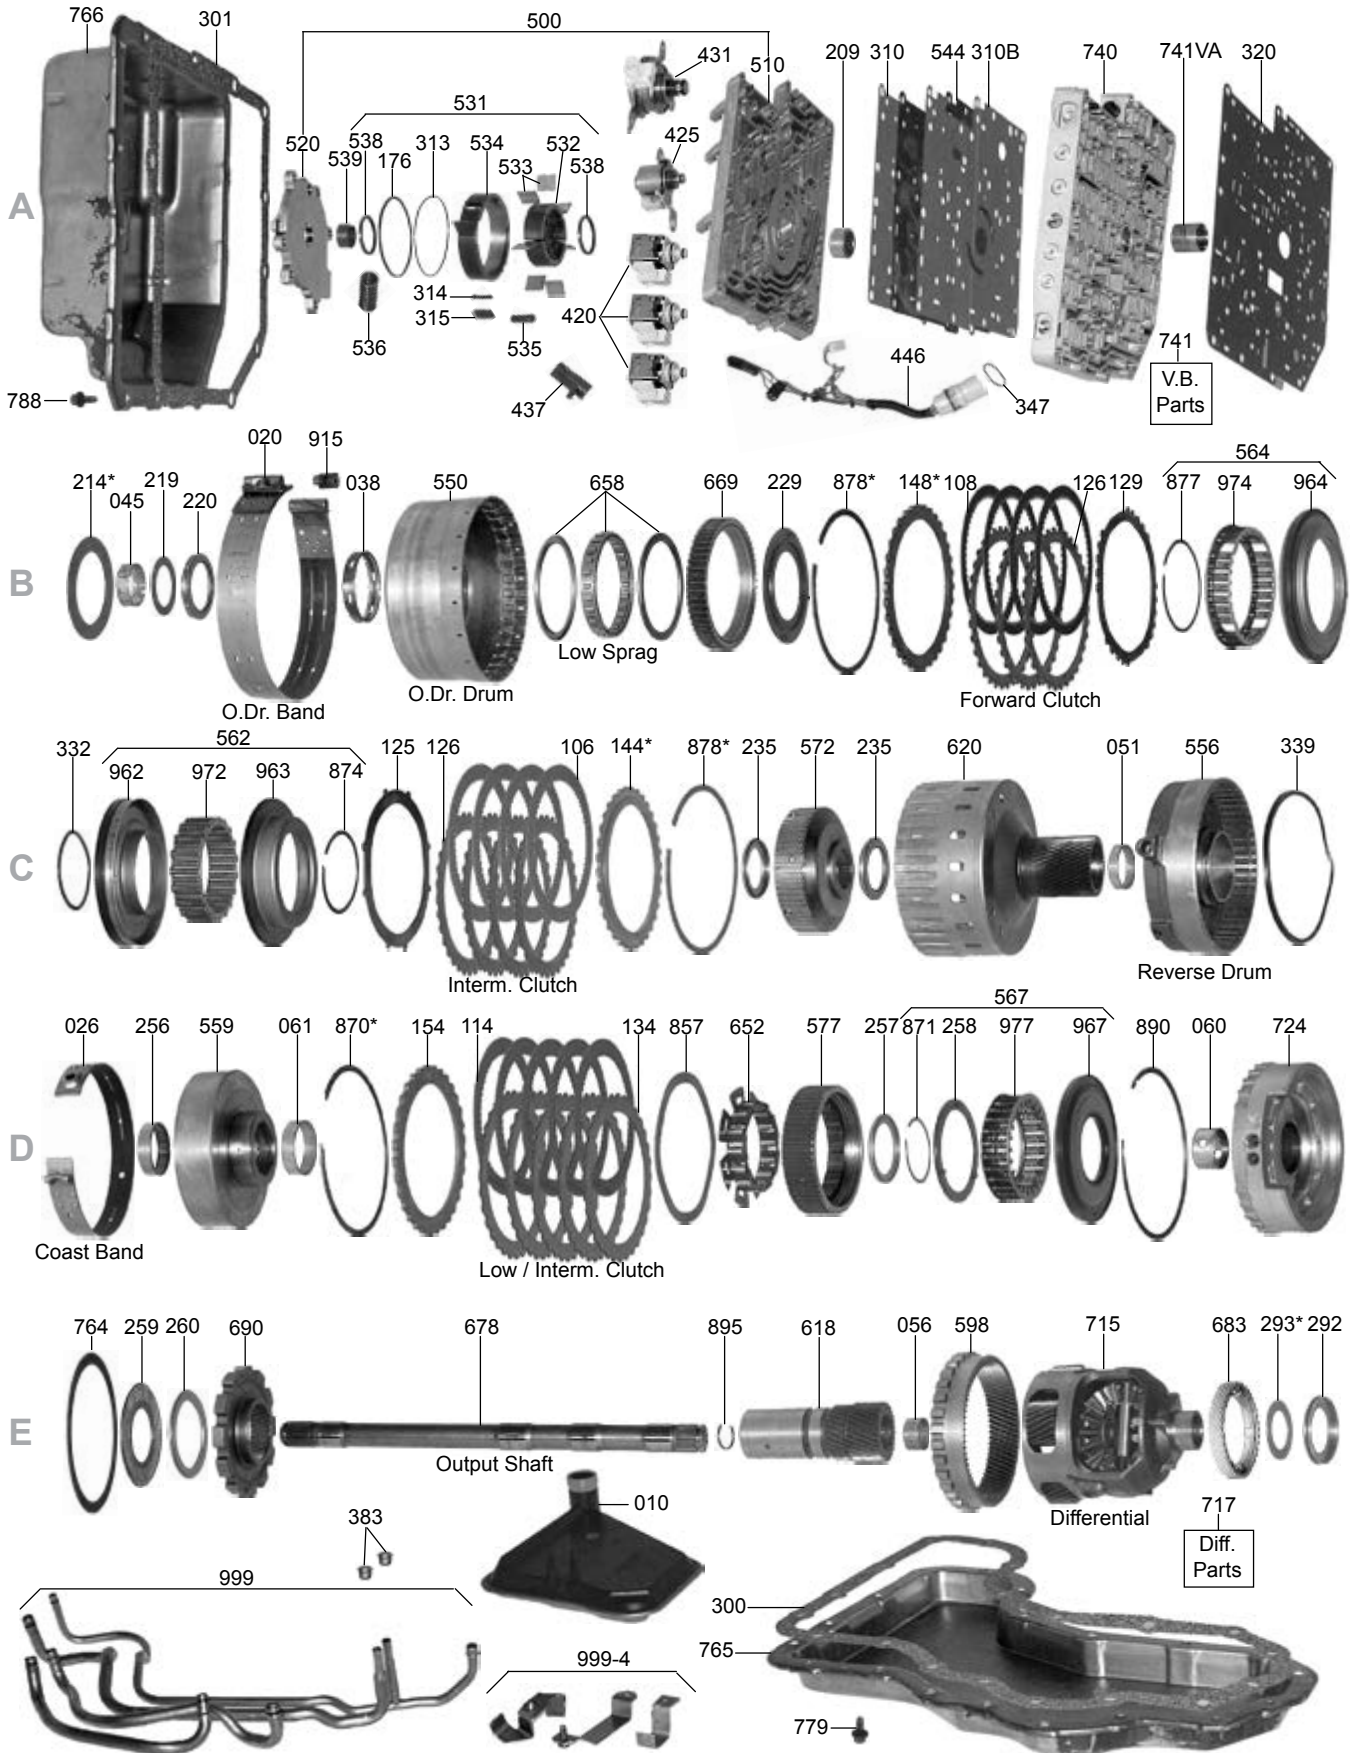

FORD

AX4N, 4F50N

FORD