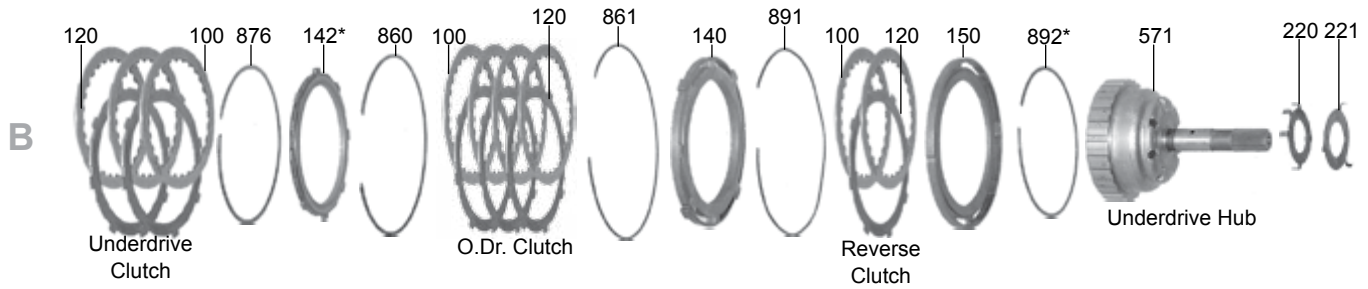

CHRYSLER & JEEP

42RLE

CHRYSLER & JEEP

42RLE

ILL#	Part#		QTY	REF#
OVERHAUL KITS & PISTON KITS				
NI.....	K61900A.....	Overhaul Kit, 42RLE W/ Pistons 2003-Up.....	1.....	N/A
NI.....	K61900AX.....	Overhaul Kit, 42RLE W/Out Pistons 2003-Up.....	1.....	N/A
NI.....	K61830A.....	Piston Kit, 42RLE, Bonded Clutch Pistons, 2004-Up.....	1.....	N/A
MASTER L/STEEL KITS				
NI.....	DK6100AS.....	Master L/Steels Kit, 42RLE W/ Pistons 2003-Up.....	1.....	N/A
NI.....	DK6100AXS.....	Master L/Steels Kit, 42RLE W/Out Pistons 2003-Up.....	1.....	N/A
MASTER W/STEELS KITS				
NI.....	DK6100A.....	Master W/Steels Kit, 42RLE W/ Pistons 2003-Up.....	1.....	N/A
NI.....	DK6100AX.....	Master W/Steels Kit, 42RLE W/Out Pistons 2003-Up.....	1.....	N/A
FILTERS				
010.....	61711.....	Filter, 42RLE, 2003-Up.....	1.....	52852913AB
016.....	61713A.....	Filter/Plate, 42RLE Solenoid Assy To VB, 2003-Up (Included In K61902A Repair Kit).....	1.....	3878313
BUSHINGS				
030.....	K61001B.....	Bushing Kit, 42RLE 2003-Up 96-UP.....	1.....	TBA
034.....	12502.....	Bushing, 42RLE Pump Body (Babbitt) 2003-Up.....	1.....	2466796
034.....	12502-01.....	Bushing, Pump Body (Tighter Tolerances Than OEM) (Sonnax).....	1.....	12502-01
039.....	92005A.....	Bushing, 42RLE Clutch Hub 2003-Up.....	1.....	TBA
047.....	92002A.....	Bushing, 42RLE Input Shaft (Rear) (.605" OD) 2003-Up.....	1.....	TBA
050.....	92003.....	Bushing, 42RLE Input Clutch Hub (Front) 2003-Up 93-UP.....	1.....	4377170
050.....	92003-01K.....	Bushing, 42RLE Input Cl Hub Front) 2003-Up (Has A Tighter Tolerances Than OE).....	1.....	Sonnax
050.....	92003TL.....	Bushing Tool, 42RLE For 92003-01K (Sonnax).....	1.....	92003-TL
052.....	92004A.....	Bushing, 42RLE Overdrive Clutch Hub (.283" Tall) 2003-Up.....	1.....	4659617
052.....	92004L.....	Bushing, 42RLE Overdrive Clutch Hub (1 Piece)(Fits Hub With .937" ID) 2003-Up.....	1.....	Sonnax
052.....	92004LOS.....	Bushing, 42RLE Overdrive Clutch Hub (1 Piece)(Fits Hub With .941" ID) 2003-Up.....	1.....	Sonnax
058.....	92006.....	Bushing, 42RLE Rear Planet 2003-Up 93-UP.....	1.....	4412230
METAL CLAD SEALS				
070.....	12575.....	Seal, 42RLE Front (With Flange) 2003-Up.....	1.....	4269057
072.....	92574.....	Seal, 42RLE Linkage/Valve Body Stem Seal) (Rubber) 2003-Up.....	1.....	4412836
074.....	34743C.....	Seal, 42RLE Extension Housing 2WD 2003-04.....	1.....	4531216AB
074.....	68165G.....	Seal, 42RLE Extension Housing 2WD 2005-Up.....	1.....	52108428AA
074.....	12925T.....	Seal, 42RLE Adapter Housing 4x4 (2.568" OD) 2003-Up.....	1.....	4269956AB
FRICTIONS				
100.....	92138.....	Friction, 42RLE Overdrive Clutch (.071") (Tan) 2003-Up.....	4.....	4505629
100.....	92138.....	Friction, 42RLE Underdrive & Reverse Clutch (.071") 2nd Design (High Energy).....	2-6.....	4531678
104.....	92147.....	Friction, 42RLE 2-4 Clutch (.086") (High Energy).....	4.....	4377125
114.....	92134.....	Friction, 42RLE Low/Reverse Clutch (.072") (High Energy) 2003-Up.....	5.....	4567573
STEELS				
120.....	92183.....	Steel, 42RLE Overdrive, Underdrive & Reverse Clutch (.068") 2003-Up.....	3-8.....	4659053
124.....	92135.....	Steel, 42RLE 2-4 Clutch (.101") 2003-Up.....	4.....	4659054
134.....	92162.....	Steel, 42RLE Low/Reverse Clutch (.067") 2003-Up.....	5.....	4659055
PRESSURE PLATES				
140.....	92191A.....	Pressure Plate, 42RLE Overdrive Clutch (4 Lugs) 2003-Up.....	1.....	4531556
142.....	92186A.....	Pressure Plate, 42RLE Underdrive Clutch (.235") 2003-Up.....	1.....	4723683
142.....	92186D.....	Pressure Plate, 42RLE Underdrive Clutch (.245") 2003-Up.....	1.....	TBA
142.....	92186B.....	Pressure Plate, 42RLE Underdrive Clutch (.255") 2003-Up.....	1.....	4723682
150.....	92194.....	Pressure Plate, 42RLE Reverse Clutch (.355" Thick) At The Edge 2003-Up.....	1.....	4531905
150.....	92194B.....	Pressure Plate, 42RLE Reverse Clutch (.186" Thick) 2003-Up.....	1.....	4531925
154.....	92265D.....	Pressure Plate, 42RLE Low/Reverse Clutch (.250") 2003-Up.....	1.....	4897454AA
VALVE BODY KITS				
167.....	K92908.....	Shift Kit, 42RLE 2003-Up (Transgo).....	1.....	SK604
SEALING RINGS				
177.....	92301.....	Ring, 42RLE Input Shaft (1.443" OD) (Teflon) 2003-Up.....	3.....	4446543
181.....	12600A.....	Ring, 42RLE Stator (2.062" OD) (Metal) (Seal Plated) 2003-Up.....	4.....	TBA
191.....	92302.....	Ring, 42RLE Accumulator Non-Rotating (1.013" OD)(Graphite) 2003-Up.....	2-8.....	4446544
191.....	K92903B.....	Ring Kit, 42RLE (8 Accumulator & 4 Stator Rings) 2003-Up.....	1.....	TBA
WASHERS & BEARINGS				