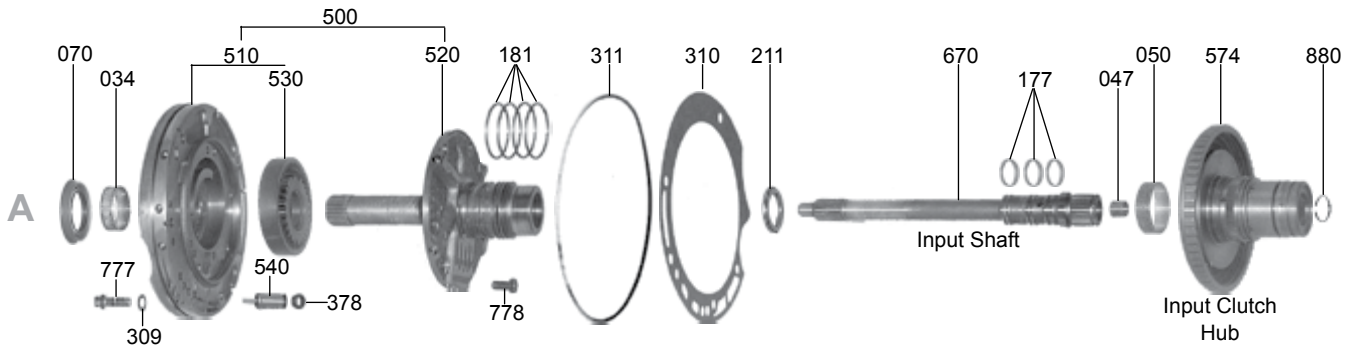

CHRYSLER & JEEP

42RLE

CHRYSLER & JEEP

42RLE

ILL#	Part#		QTY	REF#
OVERHAUL KITS & PISTON KITS				
NI.....	K61900A.....	Overhaul Kit, 42RLE W/ Pistons 2003-Up.....	1.....	N/A
NI.....	K61900AX.....	Overhaul Kit, 42RLE W/Out Pistons 2003-Up.....	1.....	N/A
NI.....	K61830A.....	Piston Kit, 42RLE, Bonded Clutch Pistons, 2004-Up.....	1.....	N/A
MASTER L/STEEL KITS				
NI.....	DK6100AS.....	Master L/Steels Kit, 42RLE W/ Pistons 2003-Up.....	1.....	N/A
NI.....	DK6100AXS.....	Master L/Steels Kit, 42RLE W/Out Pistons 2003-Up.....	1.....	N/A
MASTER W/STEELS KITS				
NI.....	DK6100A.....	Master W/Steels Kit, 42RLE W/ Pistons 2003-Up.....	1.....	N/A
NI.....	DK6100AX.....	Master W/Steels Kit, 42RLE W/Out Pistons 2003-Up.....	1.....	N/A
FILTERS				
010.....	61711.....	Filter, 42RLE, 2003-Up.....	1.....	52852913AB
016.....	61713A.....	Filter/Plate, 42RLE Solenoid Assy To VB, 2003-Up (Included In K61902A Repair Kit).....	1.....	3878313
BUSHINGS				
030.....	K61001B.....	Bushing Kit, 42RLE 2003-Up 96-UP.....	1.....	TBA
034.....	12502.....	Bushing, 42RLE Pump Body (Babbitt) 2003-Up.....	1.....	2466796
034.....	12502-01.....	Bushing, Pump Body (Tighter Tolerances Than OEM) (Sonnax).....	1.....	12502-01
039.....	92005A.....	Bushing, 42RLE Clutch Hub 2003-Up.....	1.....	TBA
047.....	92002A.....	Bushing, 42RLE Input Shaft (Rear) (.605" OD) 2003-Up.....	1.....	TBA
050.....	92003.....	Bushing, 42RLE Input Clutch Hub (Front) 2003-Up 93-UP.....	1.....	4377170
050.....	92003-01K.....	Bushing, 42RLE Input Cl Hub Front) 2003-Up (Has A Tighter Tolerances Than OE).....	1.....	Sonnax
050.....	92003TL.....	Bushing Tool, 42RLE For 92003-01K (Sonnax).....	1.....	92003-TL
052.....	92004A.....	Bushing, 42RLE Overdrive Clutch Hub (.283" Tall) 2003-Up.....	1.....	4659617
052.....	92004L.....	Bushing, 42RLE Overdrive Clutch Hub (1 Piece)(Fits Hub With .937" ID) 2003-Up.....	1.....	Sonnax
052.....	92004LOS.....	Bushing, 42RLE Overdrive Clutch Hub (1 Piece)(Fits Hub With .941" ID) 2003-Up.....	1.....	Sonnax
058.....	92006.....	Bushing, 42RLE Rear Planet 2003-Up 93-UP.....	1.....	4412230
METAL CLAD SEALS				
070.....	12575.....	Seal, 42RLE Front (With Flange) 2003-Up.....	1.....	4269057
072.....	92574.....	Seal, 42RLE Linkage/Valve Body Stem Seal) (Rubber) 2003-Up.....	1.....	4412836
074.....	34743C.....	Seal, 42RLE Extension Housing 2WD 2003-04.....	1.....	4531216AB
074.....	68165G.....	Seal, 42RLE Extension Housing 2WD 2005-Up.....	1.....	52108428AA
074.....	12925T.....	Seal, 42RLE Adapter Housing 4x4 (2.568" OD) 2003-Up.....	1.....	4269956AB
FRICTIONS				
100.....	92138.....	Friction, 42RLE Overdrive Clutch (.071") (Tan) 2003-Up.....	4.....	4505629
100.....	92138.....	Friction, 42RLE Underdrive & Reverse Clutch (.071") 2nd Design (High Energy).....	2-6.....	4531678
104.....	92147.....	Friction, 42RLE 2-4 Clutch (.086") (High Energy).....	4.....	4377125
114.....	92134.....	Friction, 42RLE Low/Reverse Clutch (.072") (High Energy) 2003-Up.....	5.....	4567573
STEELS				
120.....	92183.....	Steel, 42RLE Overdrive, Underdrive & Reverse Clutch (.068") 2003-Up.....	3-8.....	4659053
124.....	92135.....	Steel, 42RLE 2-4 Clutch (.101") 2003-Up.....	4.....	4659054
134.....	92162.....	Steel, 42RLE Low/Reverse Clutch (.067") 2003-Up.....	5.....	4659055
PRESSURE PLATES				
140.....	92191A.....	Pressure Plate, 42RLE Overdrive Clutch (4 Lugs) 2003-Up.....	1.....	4531556
142.....	92186A.....	Pressure Plate, 42RLE Underdrive Clutch (.235") 2003-Up.....	1.....	4723683
142.....	92186D.....	Pressure Plate, 42RLE Underdrive Clutch (.245") 2003-Up.....	1.....	TBA
142.....	92186B.....	Pressure Plate, 42RLE Underdrive Clutch (.255") 2003-Up.....	1.....	4723682
150.....	92194.....	Pressure Plate, 42RLE Reverse Clutch (.355" Thick) At The Edge 2003-Up.....	1.....	4531905
150.....	92194B.....	Pressure Plate, 42RLE Reverse Clutch (.186" Thick) 2003-Up.....	1.....	4531925
154.....	92265D.....	Pressure Plate, 42RLE Low/Reverse Clutch (.250") 2003-Up.....	1.....	4897454AA
VALVE BODY KITS				
167.....	K92908.....	Shift Kit, 42RLE 2003-Up (Transgo).....	1.....	SK604
SEALING RINGS				
177.....	92301.....	Ring, 42RLE Input Shaft (1.443" OD) (Teflon) 2003-Up.....	3.....	4446543
181.....	12600A.....	Ring, 42RLE Stator (2.062" OD) (Metal) (Seal Plated) 2003-Up.....	4.....	TBA
191.....	92302.....	Ring, 42RLE Accumulator Non-Rotating (1.013" OD)(Graphite) 2003-Up.....	2-8.....	4446544
191.....	K92903B.....	Ring Kit, 42RLE (8 Accumulator & 4 Stator Rings) 2003-Up.....	1.....	TBA
WASHERS & BEARINGS				