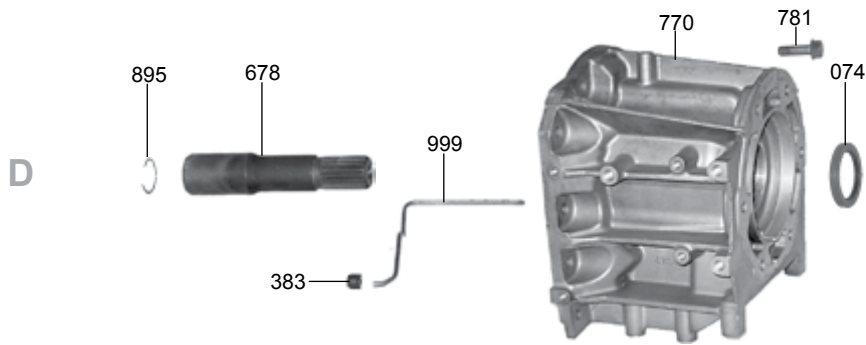

CHRYSLER & JEEP

42RLE

CHRYSLER & JEEP

42RLE

ILL#	Part#		QTY	REF#
OVERHAUL KITS & PISTON KITS				
NI.....	K61900A.....	Overhaul Kit, 42RLE W/ Pistons 2003-Up.....	1.....	N/A
NI.....	K61900AX.....	Overhaul Kit, 42RLE W/Out Pistons 2003-Up.....	1.....	N/A
NI.....	K61830A.....	Piston Kit, 42RLE, Bonded Clutch Pistons, 2004-Up.....	1.....	N/A
MASTER L/STEEL KITS				
NI.....	DK6100AS.....	Master L/Steels Kit, 42RLE W/ Pistons 2003-Up.....	1.....	N/A
NI.....	DK6100AXS.....	Master L/Steels Kit, 42RLE W/Out Pistons 2003-Up.....	1.....	N/A
MASTER W/STEELS KITS				
NI.....	DK6100A.....	Master W/Steels Kit, 42RLE W/ Pistons 2003-Up.....	1.....	N/A
NI.....	DK6100AX.....	Master W/Steels Kit, 42RLE W/Out Pistons 2003-Up.....	1.....	N/A
FILTERS				
010.....	61711.....	Filter, 42RLE, 2003-Up.....	1.....	52852913AB
016.....	61713A.....	Filter/Plate, 42RLE Solenoid Assy To VB, 2003-Up (Included In K61902A Repair Kit).....	1.....	3878313
BUSHINGS				
030.....	K61001B.....	Bushing Kit, 42RLE 2003-Up 96-UP.....	1.....	TBA
034.....	12502.....	Bushing, 42RLE Pump Body (Babbitt) 2003-Up.....	1.....	2466796
034.....	12502-01.....	Bushing, Pump Body (Tighter Tolerances Than OEM) (Sonnax).....	1.....	12502-01
039.....	92005A.....	Bushing, 42RLE Clutch Hub 2003-Up.....	1.....	TBA
047.....	92002A.....	Bushing, 42RLE Input Shaft (Rear) (.605" OD) 2003-Up.....	1.....	TBA
050.....	92003.....	Bushing, 42RLE Input Clutch Hub (Front) 2003-Up 93-UP.....	1.....	4377170
050.....	92003-01K.....	Bushing, 42RLE Input Cl Hub Front) 2003-Up (Has A Tighter Tolerances Than OE).....	1.....	Sonnax
050.....	92003TL.....	Bushing Tool, 42RLE For 92003-01K (Sonnax).....	1.....	92003-TL
052.....	92004A.....	Bushing, 42RLE Overdrive Clutch Hub (.283" Tall) 2003-Up.....	1.....	4659617
052.....	92004L.....	Bushing, 42RLE Overdrive Clutch Hub (1 Piece)(Fits Hub With .937" ID) 2003-Up.....	1.....	Sonnax
052.....	92004LOS.....	Bushing, 42RLE Overdrive Clutch Hub (1 Piece)(Fits Hub With .941" ID) 2003-Up.....	1.....	Sonnax
058.....	92006.....	Bushing, 42RLE Rear Planet 2003-Up 93-UP.....	1.....	4412230
METAL CLAD SEALS				
070.....	12575.....	Seal, 42RLE Front (With Flange) 2003-Up.....	1.....	4269057
072.....	92574.....	Seal, 42RLE Linkage/Valve Body Stem Seal) (Rubber) 2003-Up.....	1.....	4412836
074.....	34743C.....	Seal, 42RLE Extension Housing 2WD 2003-04.....	1.....	4531216AB
074.....	68165G.....	Seal, 42RLE Extension Housing 2WD 2005-Up.....	1.....	52108428AA
074.....	12925T.....	Seal, 42RLE Adapter Housing 4x4 (2.568" OD) 2003-Up.....	1.....	4269956AB
FRICTIONS				
100.....	92138.....	Friction, 42RLE Overdrive Clutch (.071") (Tan) 2003-Up.....	4.....	4505629
100.....	92138.....	Friction, 42RLE Underdrive & Reverse Clutch (.071") 2nd Design (High Energy).....	2-6.....	4531678
104.....	92147.....	Friction, 42RLE 2-4 Clutch (.086") (High Energy).....	4.....	4377125
114.....	92134.....	Friction, 42RLE Low/Reverse Clutch (.072") (High Energy) 2003-Up.....	5.....	4567573
STEELS				
120.....	92183.....	Steel, 42RLE Overdrive, Underdrive & Reverse Clutch (.068") 2003-Up.....	3-8.....	4659053
124.....	92135.....	Steel, 42RLE 2-4 Clutch (.101") 2003-Up.....	4.....	4659054
134.....	92162.....	Steel, 42RLE Low/Reverse Clutch (.067") 2003-Up.....	5.....	4659055
PRESSURE PLATES				
140.....	92191A.....	Pressure Plate, 42RLE Overdrive Clutch (4 Lugs) 2003-Up.....	1.....	4531556
142.....	92186A.....	Pressure Plate, 42RLE Underdrive Clutch (.235") 2003-Up.....	1.....	4723683
142.....	92186D.....	Pressure Plate, 42RLE Underdrive Clutch (.245") 2003-Up.....	1.....	TBA
142.....	92186B.....	Pressure Plate, 42RLE Underdrive Clutch (.255") 2003-Up.....	1.....	4723682
150.....	92194.....	Pressure Plate, 42RLE Reverse Clutch (.355" Thick) At The Edge 2003-Up.....	1.....	4531905
150.....	92194B.....	Pressure Plate, 42RLE Reverse Clutch (.186" Thick) 2003-Up.....	1.....	4531925
154.....	92265D.....	Pressure Plate, 42RLE Low/Reverse Clutch (.250") 2003-Up.....	1.....	4897454AA
VALVE BODY KITS				
167.....	K92908.....	Shift Kit, 42RLE 2003-Up (Transgo).....	1.....	SK604
SEALING RINGS				
177.....	92301.....	Ring, 42RLE Input Shaft (1.443" OD) (Teflon) 2003-Up.....	3.....	4446543
181.....	12600A.....	Ring, 42RLE Stator (2.062" OD) (Metal) (Seal Plated) 2003-Up.....	4.....	TBA
191.....	92302.....	Ring, 42RLE Accumulator Non-Rotating (1.013" OD)(Graphite) 2003-Up.....	2-8.....	4446544
191.....	K92903B.....	Ring Kit, 42RLE (8 Accumulator & 4 Stator Rings) 2003-Up.....	1.....	TBA
WASHERS & BEARINGS				