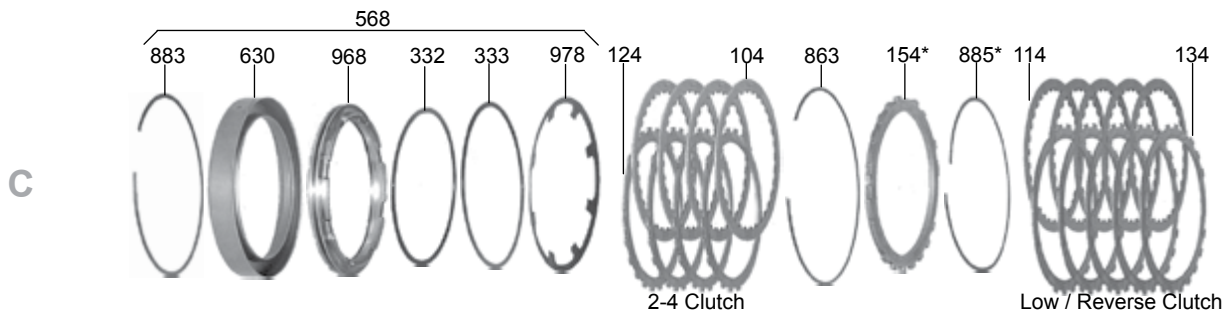

CHRYSLER & JEEP

42RLE

CHRYSLER & JEEP

42RLE

ILL#	Part#		QTY	REF#
OVERHAUL KITS & PISTON KITS				
NI.....	K61900A.....	Overhaul Kit, 42RLE W/ Pistons 2003-Up.....	1.....	N/A
NI.....	K61900AX.....	Overhaul Kit, 42RLE W/Out Pistons 2003-Up.....	1.....	N/A
NI.....	K61830A.....	Piston Kit, 42RLE, Bonded Clutch Pistons, 2004-Up.....	1.....	N/A
MASTER L/STEEL KITS				
NI.....	DK6100AS.....	Master L/Steels Kit, 42RLE W/ Pistons 2003-Up.....	1.....	N/A
NI.....	DK6100AXS.....	Master L/Steels Kit, 42RLE W/Out Pistons 2003-Up.....	1.....	N/A
MASTER W/STEELS KITS				
NI.....	DK6100A.....	Master W/Steels Kit, 42RLE W/ Pistons 2003-Up.....	1.....	N/A
NI.....	DK6100AX.....	Master W/Steels Kit, 42RLE W/Out Pistons 2003-Up.....	1.....	N/A
FILTERS				
010.....	61711.....	Filter, 42RLE, 2003-Up.....	1.....	52852913AB
016.....	61713A.....	Filter/Plate, 42RLE Solenoid Assy To VB, 2003-Up (Included In K61902A Repair Kit).....	1.....	3878313
BUSHINGS				
030.....	K61001B.....	Bushing Kit, 42RLE 2003-Up 96-UP.....	1.....	TBA
034.....	12502.....	Bushing, 42RLE Pump Body (Babbitt) 2003-Up.....	1.....	2466796
034.....	12502-01.....	Bushing, Pump Body (Tighter Tolerances Than OEM) (Sonnax).....	1.....	12502-01
039.....	92005A.....	Bushing, 42RLE Clutch Hub 2003-Up.....	1.....	TBA
047.....	92002A.....	Bushing, 42RLE Input Shaft (Rear) (.605" OD) 2003-Up.....	1.....	TBA
050.....	92003.....	Bushing, 42RLE Input Clutch Hub (Front) 2003-Up 93-UP.....	1.....	4377170
050.....	92003-01K.....	Bushing, 42RLE Input Cl Hub Front) 2003-Up (Has A Tighter Tolerances Than OE).....	1.....	Sonnax
050.....	92003TL.....	Bushing Tool, 42RLE For 92003-01K (Sonnax).....	1.....	92003-TL
052.....	92004A.....	Bushing, 42RLE Overdrive Clutch Hub (.283" Tall) 2003-Up.....	1.....	4659617
052.....	92004L.....	Bushing, 42RLE Overdrive Clutch Hub (1 Piece)(Fits Hub With .937" ID) 2003-Up.....	1.....	Sonnax
052.....	92004LOS.....	Bushing, 42RLE Overdrive Clutch Hub (1 Piece)(Fits Hub With .941" ID) 2003-Up.....	1.....	Sonnax
058.....	92006.....	Bushing, 42RLE Rear Planet 2003-Up 93-UP.....	1.....	4412230
METAL CLAD SEALS				
070.....	12575.....	Seal, 42RLE Front (With Flange) 2003-Up.....	1.....	4269057
072.....	92574.....	Seal, 42RLE Linkage/Valve Body Stem Seal) (Rubber) 2003-Up.....	1.....	4412836
074.....	34743C.....	Seal, 42RLE Extension Housing 2WD 2003-04.....	1.....	4531216AB
074.....	68165G.....	Seal, 42RLE Extension Housing 2WD 2005-Up.....	1.....	52108428AA
074.....	12925T.....	Seal, 42RLE Adapter Housing 4x4 (2.568" OD) 2003-Up.....	1.....	4269956AB
FRICTIONS				
100.....	92138.....	Friction, 42RLE Overdrive Clutch (.071") (Tan) 2003-Up.....	4.....	4505629
100.....	92138.....	Friction, 42RLE Underdrive & Reverse Clutch (.071") 2nd Design (High Energy).....	2-6.....	4531678
104.....	92147.....	Friction, 42RLE 2-4 Clutch (.086") (High Energy).....	4.....	4377125
114.....	92134.....	Friction, 42RLE Low/Reverse Clutch (.072") (High Energy) 2003-Up.....	5.....	4567573
STEELS				
120.....	92183.....	Steel, 42RLE Overdrive, Underdrive & Reverse Clutch (.068") 2003-Up.....	3-8.....	4659053
124.....	92135.....	Steel, 42RLE 2-4 Clutch (.101") 2003-Up.....	4.....	4659054
134.....	92162.....	Steel, 42RLE Low/Reverse Clutch (.067") 2003-Up.....	5.....	4659055
PRESSURE PLATES				
140.....	92191A.....	Pressure Plate, 42RLE Overdrive Clutch (4 Lugs) 2003-Up.....	1.....	4531556
142.....	92186A.....	Pressure Plate, 42RLE Underdrive Clutch (.235") 2003-Up.....	1.....	4723683
142.....	92186D.....	Pressure Plate, 42RLE Underdrive Clutch (.245") 2003-Up.....	1.....	TBA
142.....	92186B.....	Pressure Plate, 42RLE Underdrive Clutch (.255") 2003-Up.....	1.....	4723682
150.....	92194.....	Pressure Plate, 42RLE Reverse Clutch (.355" Thick) At The Edge 2003-Up.....	1.....	4531905
150.....	92194B.....	Pressure Plate, 42RLE Reverse Clutch (.186" Thick) 2003-Up.....	1.....	4531925
154.....	92265D.....	Pressure Plate, 42RLE Low/Reverse Clutch (.250") 2003-Up.....	1.....	4897454AA
VALVE BODY KITS				
167.....	K92908.....	Shift Kit, 42RLE 2003-Up (Transgo).....	1.....	SK604
SEALING RINGS				
177.....	92301.....	Ring, 42RLE Input Shaft (1.443" OD) (Teflon) 2003-Up.....	3.....	4446543
181.....	12600A.....	Ring, 42RLE Stator (2.062" OD) (Metal) (Seal Plated) 2003-Up.....	4.....	TBA
191.....	92302.....	Ring, 42RLE Accumulator Non-Rotating (1.013" OD)(Graphite) 2003-Up.....	2-8.....	4446544
191.....	K92903B.....	Ring Kit, 42RLE (8 Accumulator & 4 Stator Rings) 2003-Up.....	1.....	TBA
WASHERS & BEARINGS				